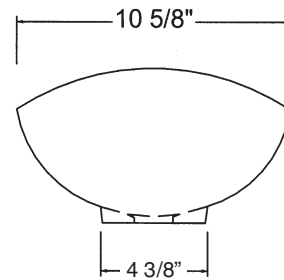

CP-13
ATHENA VESSEL

© 2004 STONE FOREST, INC.

TOP VIEW

FRONT VIEW

SIDE VIEW

- Sand Cast Bronze.
- Finishes:
Golden Bronze (GB)
Weathered Bronze (WB)
- Stone Forest bronze sinks are hand patinated. Expect variations in finish.
- Upon request, Stone Forest can supply a matching grid drain.
- Approx 20 lbs.