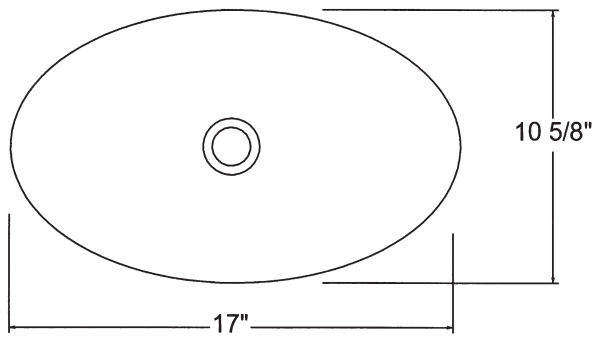

CP-13
ATHENA VESSEL

© 2004 STONE FOREST, INC.

TOP VIEW

FRONT VIEW

SIDE VIEW

- Sand Cast Bronze.
- Finishes:
Golden Bronze (GB)
Weathered Bronze (WB)
- Stone Forest bronze sinks are hand patinated. Expect variations in finish.
- Upon request, Stone Forest can supply a matching grid drain.
- Approx 20 lbs.