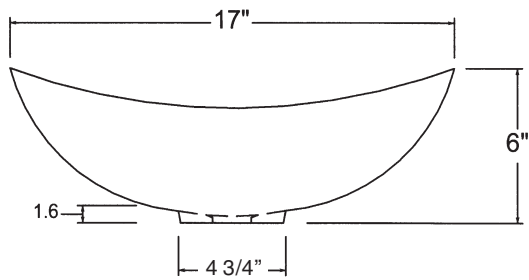

CP-13
ATHENA VESSEL

© 2004 STONE FOREST, INC.

TOP VIEW

FRONT VIEW

SIDE VIEW

- Sand Cast Bronze.
- Finishes:
Golden Bronze (GB)
Weathered Bronze (WB)
- Stone Forest bronze sinks are hand patinated. Expect variations in finish.
- Upon request, Stone Forest can supply a matching grid drain.
- Approx 20 lbs.