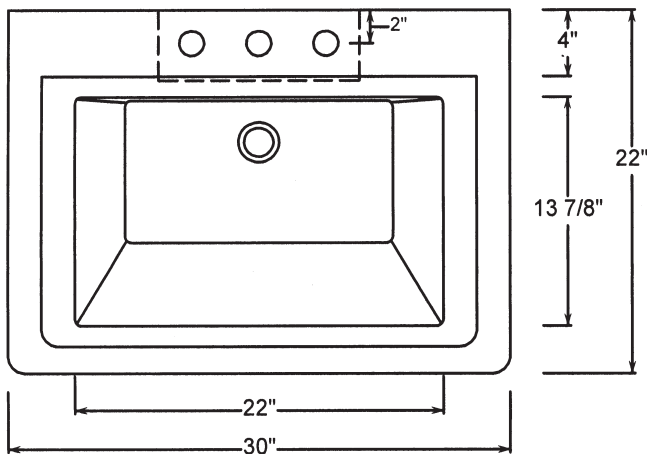

C99-30 CIRCA VANITY

©2009 STONE FOREST, INC.

TOP VIEW

FRONT VIEW

- Carved from a single block of stone.
- Available in:
Carrara Marble (CA)
- Approx thickness at drain is 1".
May require tailpiece with extra long threads
such as California Faucets 9054D or 9058D.
- Drilled to accept most 8" c.c. lavatory faucets
- Made to fit Palmer Sink Legs, #LS2F-SF
- Approx 180 lbs