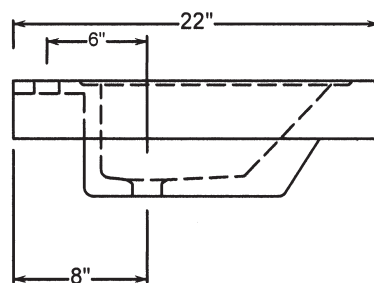

C99-30 CIRCA VANITY

©2009 STONE FOREST, INC.

TOP VIEW

FRONT VIEW

- Carved from a single block of stone.
- Available in:
Carrara Marble (CA)
- Approx thickness at drain is 1".
May require tailpiece with extra long threads
such as California Faucets 9054D or 9058D.
- Drilled to accept most 8" c.c. lavatory faucets
- Made to fit Palmer Sink Legs, #LS2F-SF
- Approx 180 lbs