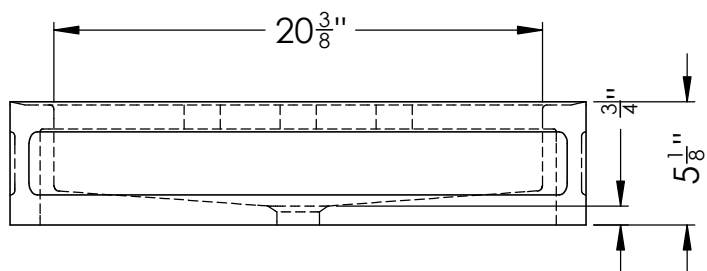

C94-24 with Wall Bracket

Due to the hand-carving of each piece, small variances in shape and size are to be expected.

C94-24 with bracket

©2019 Stone Forest, Inc.

DO NOT SCALE DRAWING

C94-24 Harbor Washbasin

Due to the hand-carving of each piece, small variances in shape and size are to be expected.

SIZE **A** DWG. NO. C94-24 in REV. **A**

WEIGHT: lbs SHEET 1 OF 1

©2010 Stone Forest, Inc.

DO NOT SCALE DRAWING

PI-C94BRKT
Wall sink support
revised 4 Nov 2015

2pcs/set

Due to the hand-carving of each piece, small variances in shape and size are to be expected.

SIZE **A** DWG. NO. PI-C94BRKT Bracket - inch

REV. **A**