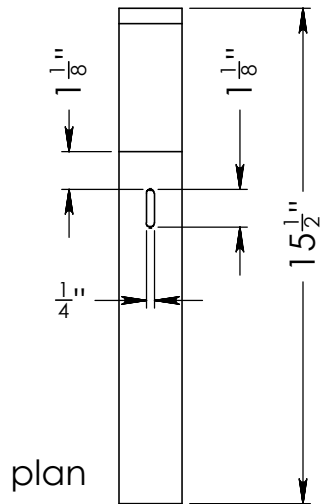

C94-24 with Wall Bracket

Due to the hand-carving of each piece, small variances in shape and size are to be expected.

C94-24 with bracket

©2019 Stone Forest, Inc.

DO NOT SCALE DRAWING

C94-24 Harbor Washbasin

Due to the hand-carving of each piece, small variances in shape and size are to be expected.

SIZE **A** DWG. NO. C94-24 in REV. **A**

WEIGHT: lbs SHEET 1 OF 1

©2010 Stone Forest, Inc.

DO NOT SCALE DRAWING

PI-C94BRKT
Wall sink support
revised 4 Nov 2015

2pcs/set

Due to the hand-carving of each piece, small variances in shape and size are to be expected.

SIZE **A** DWG. NO. PI-C94BRKT Bracket - inch

REV. **A**