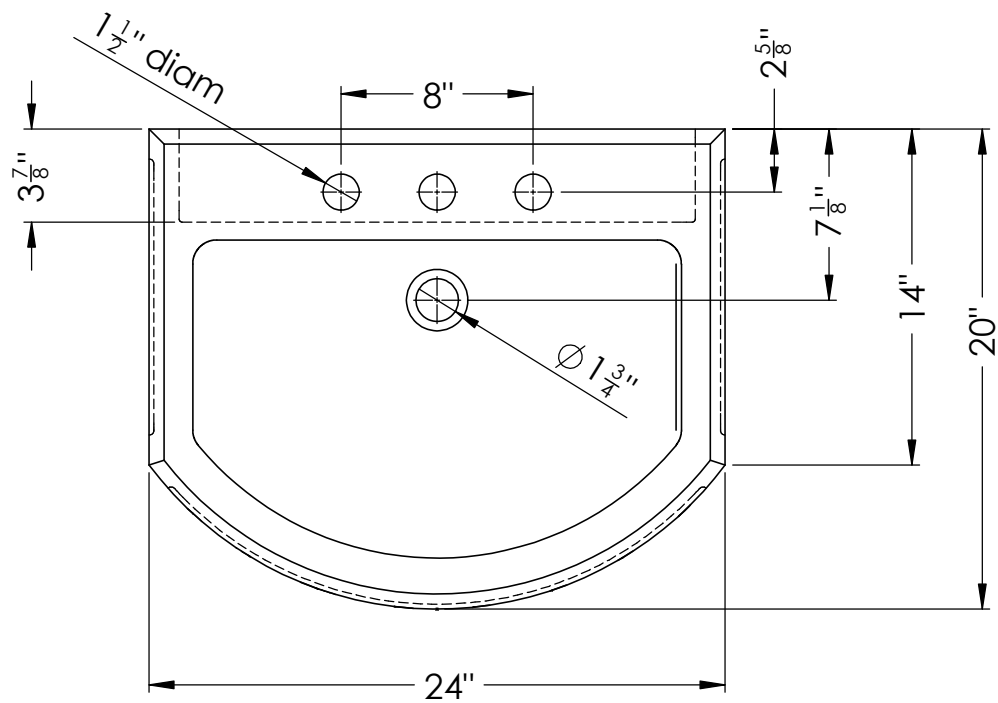

C94-24 with Wall Bracket

Due to the hand-carving of each piece, small variances in shape and size are to be expected.

C94-24 with bracket

©2019 Stone Forest, Inc.

DO NOT SCALE DRAWING

C94-24 Harbor Washbasin

Due to the hand-carving of each piece, small variances in shape and size are to be expected.

SIZE **A** DWG. NO. C94-24 in REV. **A**

WEIGHT: lbs SHEET 1 OF 1

©2010 Stone Forest, Inc.

DO NOT SCALE DRAWING

PI-C94BRKT
Wall sink support
revised 4 Nov 2015

2pcs/set

Due to the hand-carving of each piece, small variances in shape and size are to be expected.

SIZE **A** DWG. NO. PI-C94BRKT Bracket - inch

REV. **A**