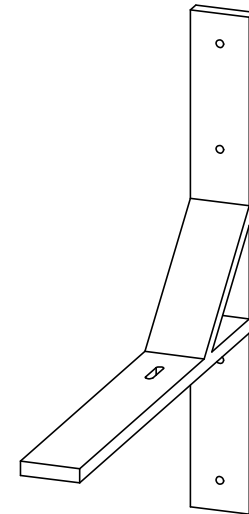

C94-24 with Wall Bracket

Due to the hand-carving of each piece, small variances in shape and size are to be expected.

C94-24 with bracket

©2019 Stone Forest, Inc.

DO NOT SCALE DRAWING

C94-24 Harbor Washbasin

Due to the hand-carving of each piece, small variances in shape and size are to be expected.

SIZE **A** DWG. NO. C94-24 in REV. **A**

WEIGHT: lbs SHEET 1 OF 1

©2010 Stone Forest, Inc.

DO NOT SCALE DRAWING

PI-C94BRKT
Wall sink support
revised 4 Nov 2015

2pcs/set

Due to the hand-carving of each piece, small variances in shape and size are to be expected.

SIZE **A** DWG. NO. PI-C94BRKT Bracket - inch

REV. **A**