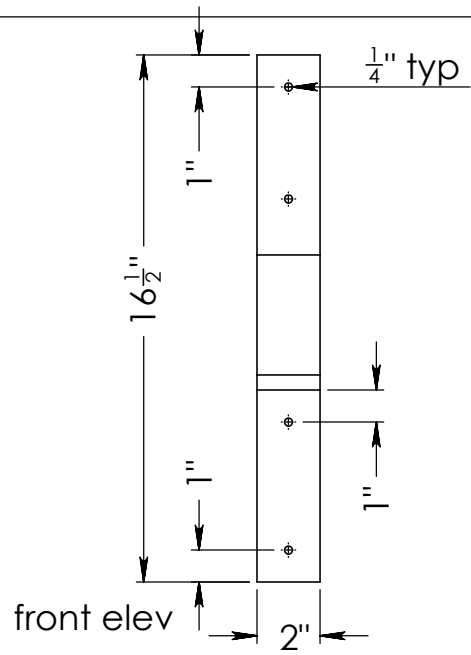

C94-24 with Wall Bracket

Due to the hand-carving of each piece, small variances in shape and size are to be expected.

C94-24 with bracket

©2019 Stone Forest, Inc.

DO NOT SCALE DRAWING

C94-24 Harbor Washbasin

Due to the hand-carving of each piece, small variances in shape and size are to be expected.

SIZE **A** DWG. NO. C94-24 in REV. **A**

WEIGHT: lbs SHEET 1 OF 1

©2010 Stone Forest, Inc.

DO NOT SCALE DRAWING

PI-C94BRKT
Wall sink support
revised 4 Nov 2015

2pcs/set

Due to the hand-carving of each piece, small variances in shape and size are to be expected.

SIZE **A** DWG. NO. PI-C94BRKT Bracket - inch

REV. **A**