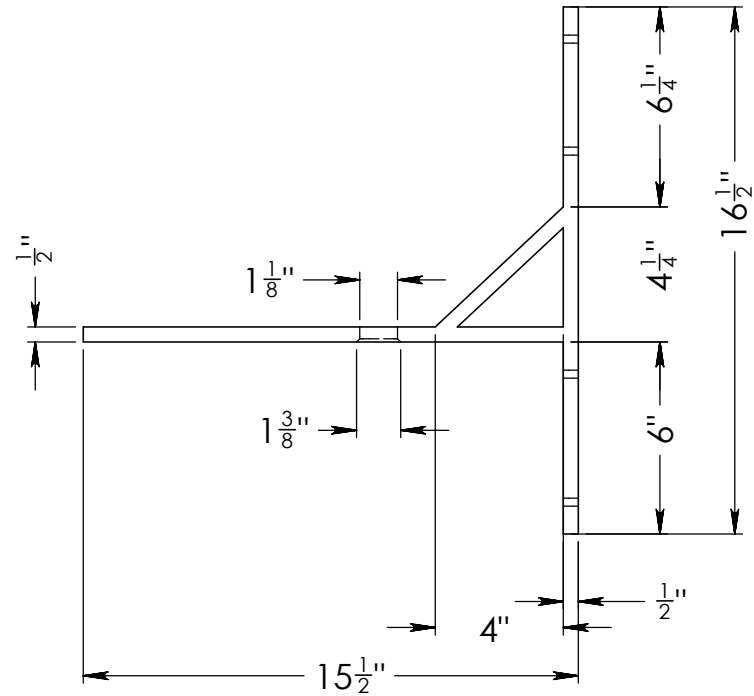

C94-24 with Wall Bracket

Due to the hand-carving of each piece, small variances in shape and size are to be expected.

C94-24 with bracket

©2019 Stone Forest, Inc.

DO NOT SCALE DRAWING

C94-24 Harbor Washbasin

Due to the hand-carving of each piece, small variances in shape and size are to be expected.

SIZE **A** DWG. NO. C94-24 in REV. **A**

WEIGHT: lbs SHEET 1 OF 1

©2010 Stone Forest, Inc.

DO NOT SCALE DRAWING

PI-C94BRKT
Wall sink support
revised 4 Nov 2015

2pcs/set

Due to the hand-carving of each piece, small variances in shape and size are to be expected.

SIZE **A** DWG. NO. PI-C94BRKT Bracket - inch

REV. **A**