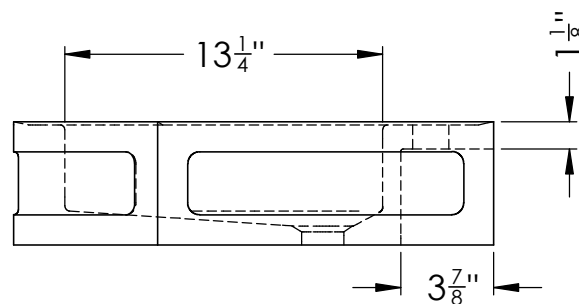

C94-24 with Wall Bracket

Due to the hand-carving of each piece, small variances in shape and size are to be expected.

C94-24 with bracket

©2019 Stone Forest, Inc.

DO NOT SCALE DRAWING

C94-24 Harbor Washbasin

Due to the hand-carving of each piece, small variances in shape and size are to be expected.

SIZE **A** DWG. NO. C94-24 in REV. **A**

WEIGHT: lbs SHEET 1 OF 1

©2010 Stone Forest, Inc.

DO NOT SCALE DRAWING

PI-C94BRKT
Wall sink support
revised 4 Nov 2015

2pcs/set

Due to the hand-carving of each piece, small variances in shape and size are to be expected.

SIZE **A** DWG. NO. PI-C94BRKT Bracket - inch

REV. **A**