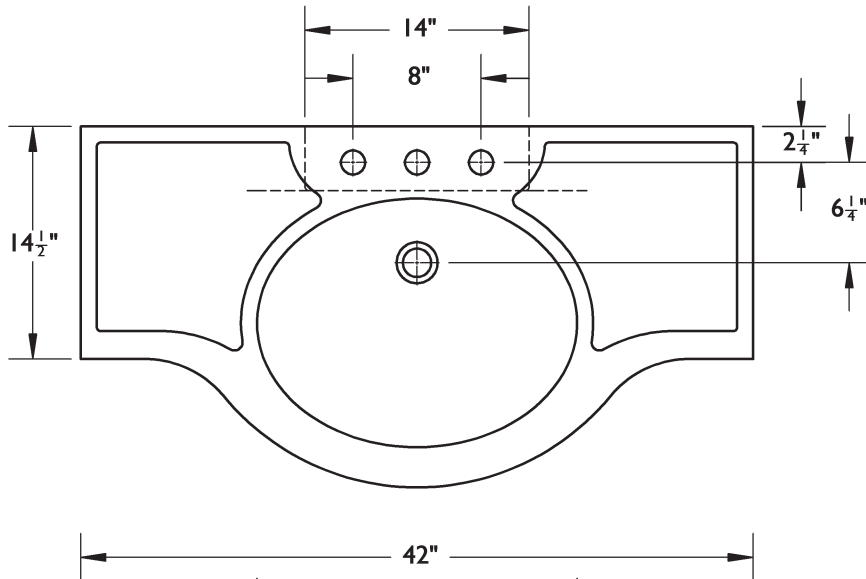

C92-42
RENAISSANCE CONSOLE TOP

©2012 STONE FOREST, INC.

TOP VIEW

- Carved from a single block of stone.
- Available in:
Carrara Marble (CA)
Calacatta Marble (CCT)
- All Honed.
- Approx thickness at drain is 1".
Required drain use 9054D Grid Drain.
Drains are 1.25" NPT.
This can be supplied by Stone Forest at
your request in select finishes.
- Drilled to accept most 8" c.c. lavatory
faucets.
- Made to fit brass console legs,
#LS41BLSFR
- Approx 175 lbs.