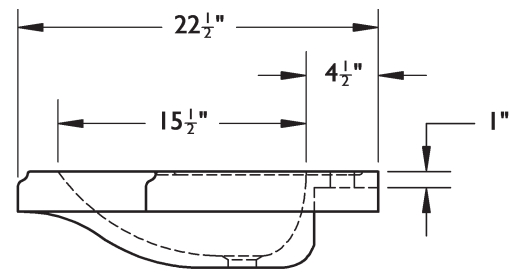

SIDE VIEW

STONE
FOREST