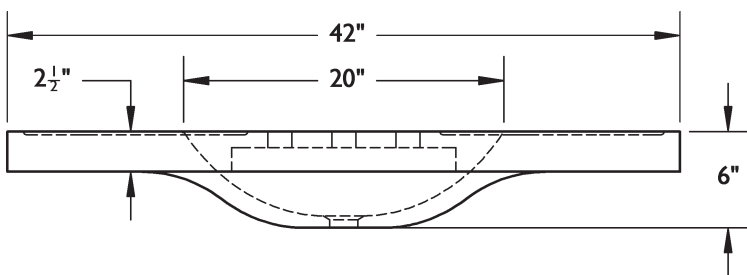

C92-42
RENAISSANCE CONSOLE TOP

©2012 STONE FOREST, INC.

TOP VIEW

- Carved from a single block of stone.
- Available in:
Carrara Marble (CA)
Calacatta Marble (CCT)
- All Honed.
- Approx thickness at drain is 1".
Required drain use 9054D Grid Drain.
Drains are 1.25" NPT.
This can be supplied by Stone Forest at
your request in select finishes.
- Drilled to accept most 8" c.c. lavatory
faucets.
- Made to fit brass console legs,
#LS41BLSFR
- Approx 175 lbs.