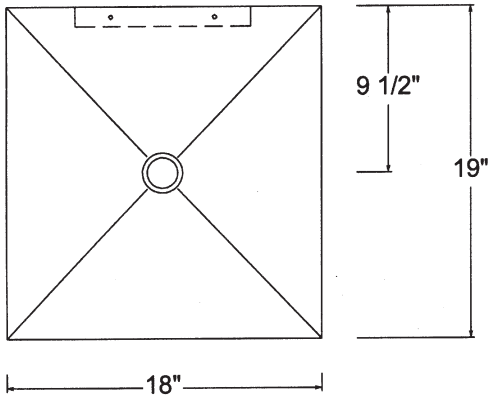

## TOP VIEW

Available in Honed Black Granite (HONE BL)

Mounting Bracket included, see next page for installation diagram

Approx thickness at drain is 1"

Required drain use 9054D Grid Drain or 9058D lift and turn. Drains are 1.25" NPT. This can be supplied by Stone Forest at your request in select finishes