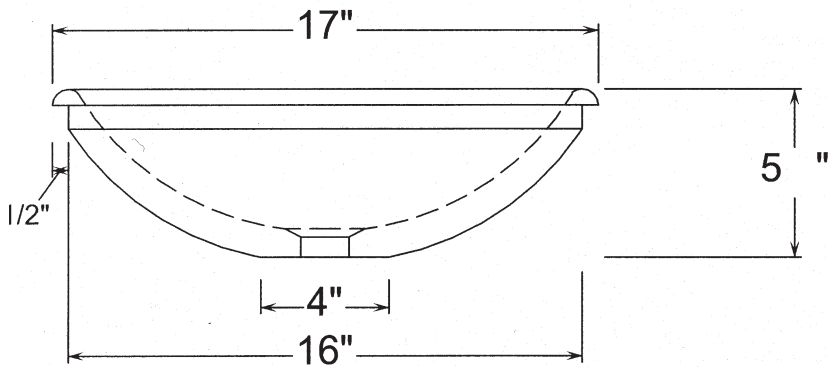

FRONT VIEW

Polished interior and exterior

Available in:

Honey Onyx (HO)

Papiro Cream Marble (PA)

Approx thickness at drain is 5/8" .

Required drain use 9054D Grid Drain
or 9058D Lift & Turn. Drains are 1.25" NPT.

This can be supplied by Stone Forest at
your request in select finishes.

Do not use pop-up drains

Approx 22 lbs

UPC® listed

STONE
FOREST