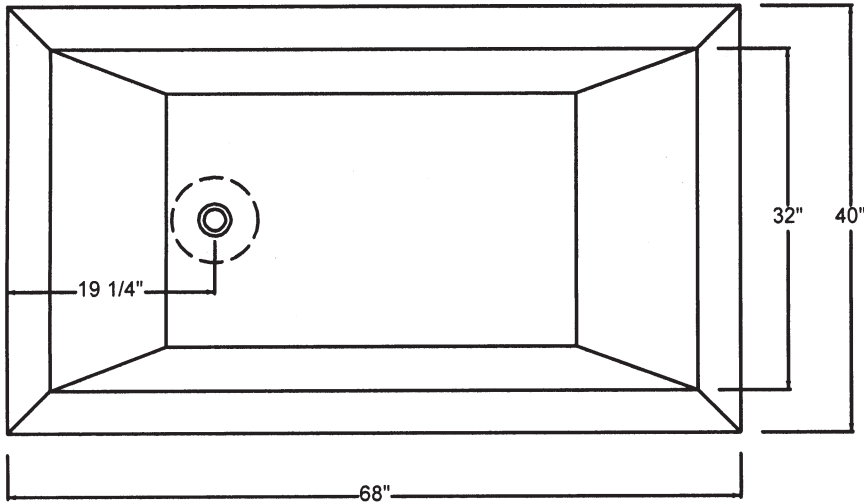

C47-68 RUBIX TUB

©2009 STONE FOREST, INC.

TOP VIEW

- Carved from a single block of marble
- Each tub is carved to order and can be customized to suit your needs.
- Can be carved to fit most drain assemblies. Please specify location and model of drain when ordering.
- Approx 2800 lbs

FRONT VIEW

SIDE VIEW