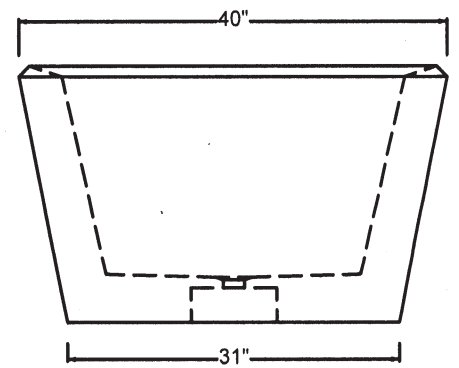

C47-68 RUBIX TUB

©2009 STONE FOREST, INC.

TOP VIEW

- Carved from a single block of marble
- Each tub is carved to order and can be customized to suit your needs.
- Can be carved to fit most drain assemblies. Please specify location and model of drain when ordering.
- Approx 2800 lbs

FRONT VIEW

SIDE VIEW