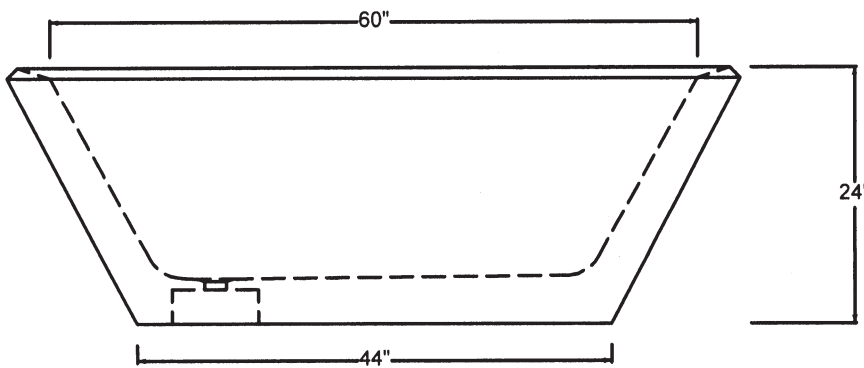

C47-68 RUBIX TUB

©2009 STONE FOREST, INC.

TOP VIEW

- Carved from a single block of marble
- Each tub is carved to order and can be customized to suit your needs.
- Can be carved to fit most drain assemblies. Please specify location and model of drain when ordering.
- Approx 2800 lbs

FRONT VIEW

SIDE VIEW