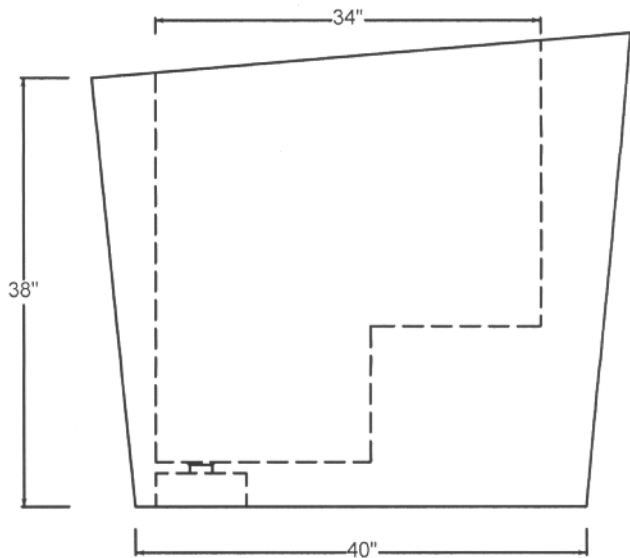

SIDE VIEW

STONE
FOREST