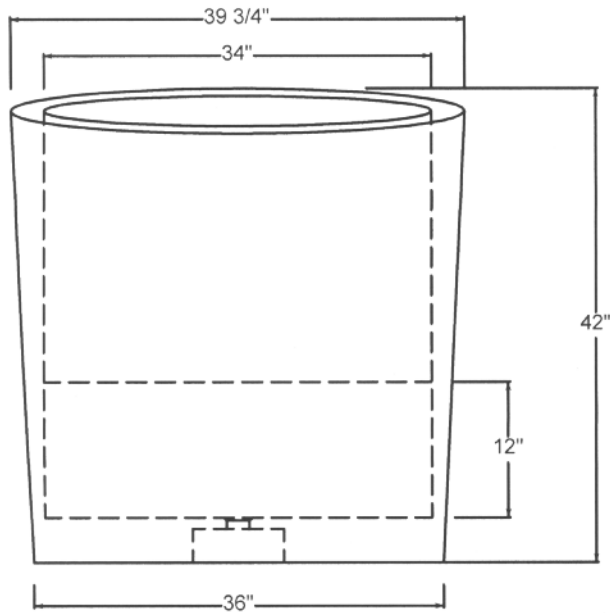

C44 OVAL SOAKING TUB

© 2008 STONE FOREST, INC.

Carved from single blocks of granite or marble

Spec is for our "stock" design.

Each tub is carved to order and can be customized to suit your needs and sizes

Can be carved to fit most drain assemblies. Please specify location and any other pertinent information that might affect how the drain needs to be carved to accommodate plumbing

Approx 2400lbs

TOP VIEW