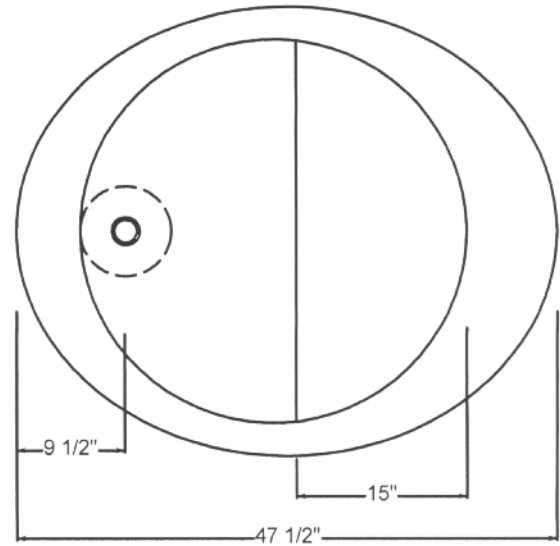

C44 OVAL SOAKING TUB

© 2008 STONE FOREST, INC.

Carved from single blocks of granite or marble

Spec is for our "stock" design.

Each tub is carved to order and can be customized to suit your needs and sizes

Can be carved to fit most drain assemblies. Please specify location and any other pertinent information that might affect how the drain needs to be carved to accommodate plumbing

Approx 2400lbs

TOP VIEW