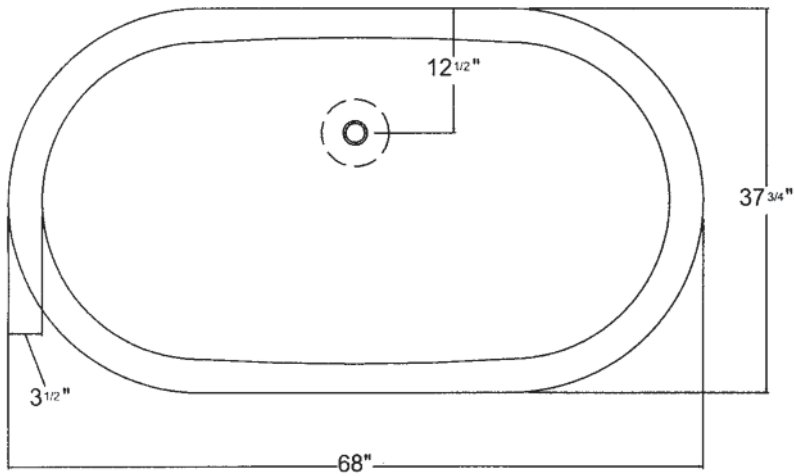

C41-68
OLD WORLD BATHTUB

© 2005 STONE FOREST, INC.

TOP VIEW

Carved from a single block of marble

Approx 1800lbs

UPC® listed

SIDE VIEW

FRONT VIEW