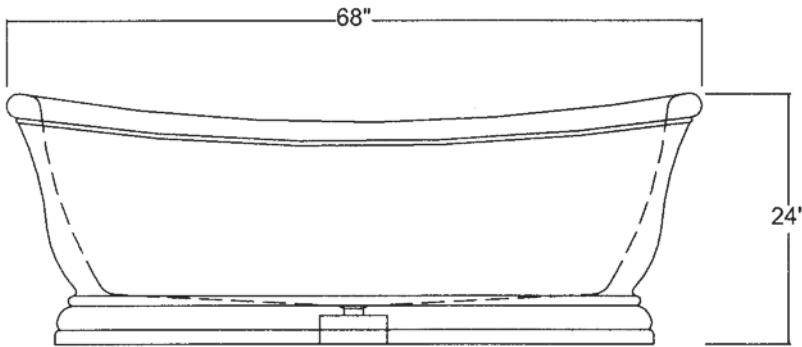

C41-68
OLD WORLD BATHTUB

© 2005 STONE FOREST, INC.

TOP VIEW

Carved from a single block of marble

Approx 1800lbs

UPC® listed

SIDE VIEW

FRONT VIEW