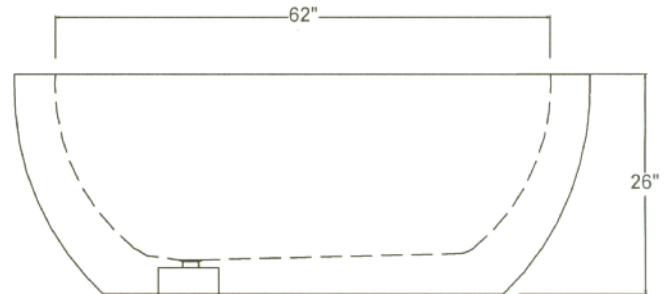

C40-60/C40-72 BATHTUBS

©2000 STONE FOREST, INC.

C40-60 BATH TUB

C40-72 BATH TUB

Carved from single blocks of granite or marble.

Specs are for our "stock" design in 60" and 72". Granite tubs have chiseled exterior, marble tubs are polished on exterior.

Approx 1600-2600 lbs.

UPC® listed