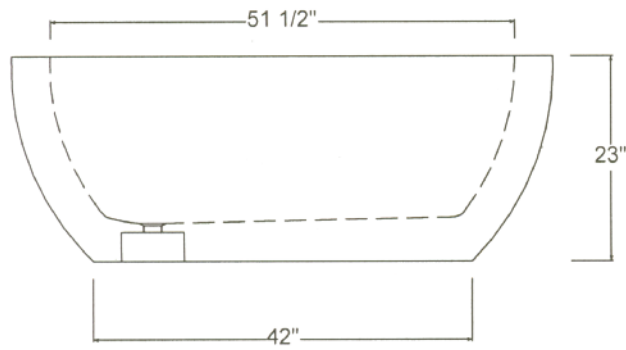

C40-60/C40-72 BATHTUBS

©2000 STONE FOREST, INC.

C40-60 BATH TUB

C40-72 BATH TUB

Carved from single blocks of granite or marble.

Specs are for our "stock" design in 60" and 72". Granite tubs have chiseled exterior, marble tubs are polished on exterior.

Approx 1600-2600 lbs.

UPC® listed