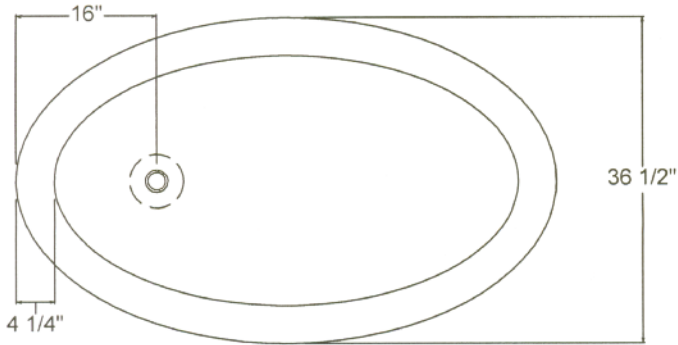

C40-60/C40-72 BATHTUBS

©2000 STONE FOREST, INC.

C40-60 BATH TUB

C40-72 BATH TUB

Carved from single blocks of granite or marble.

Specs are for our "stock" design in 60" and 72". Granite tubs have chiseled exterior, marble tubs are polished on exterior.

Approx 1600-2600 lbs.

UPC® listed