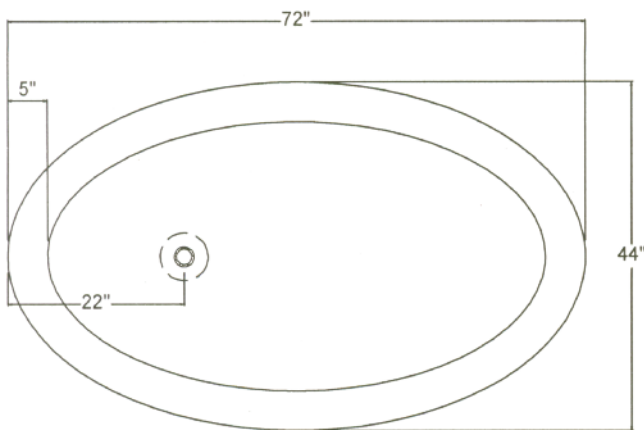

C40-60/C40-72 BATHTUBS

©2000 STONE FOREST, INC.

C40-60 BATH TUB

C40-72 BATH TUB

Carved from single blocks of granite or marble.

Specs are for our "stock" design in 60" and 72". Granite tubs have chiseled exterior, marble tubs are polished on exterior.

Approx 1600-2600 lbs.

UPC® listed