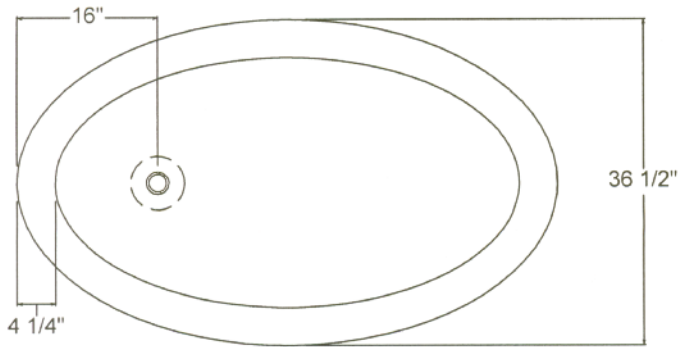

C40-60/C40-72 BATHTUBS

©2000 STONE FOREST, INC.

C40-60 BATH TUB

Carved from single blocks of granite or marble.

Specs are for our "stock" designs

60" x 36.5" x 23"h - 1800 lbs

72" x 44" x 26"h - 2500 lbs

Granite tubs have a chiseled exterior; marble tubs are polished on exterior.