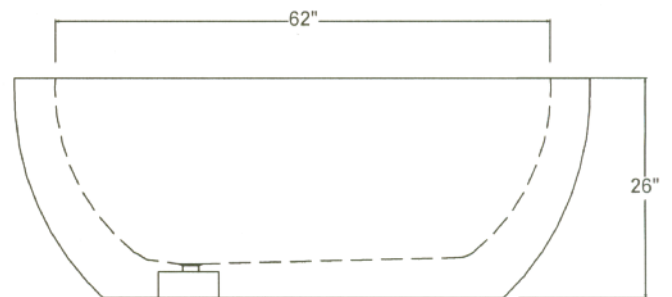

C40-60/C40-72 BATHTUBS

©2000 STONE FOREST, INC.

Carved from single blocks of granite or marble.

Specs are for our "stock" designs

60" x 36.5" x 23"h - 1800 lbs

72" x 44" x 26"h - 2500 lbs

Granite tubs have a chiseled exterior; marble tubs are polished on exterior.

UPC® listed