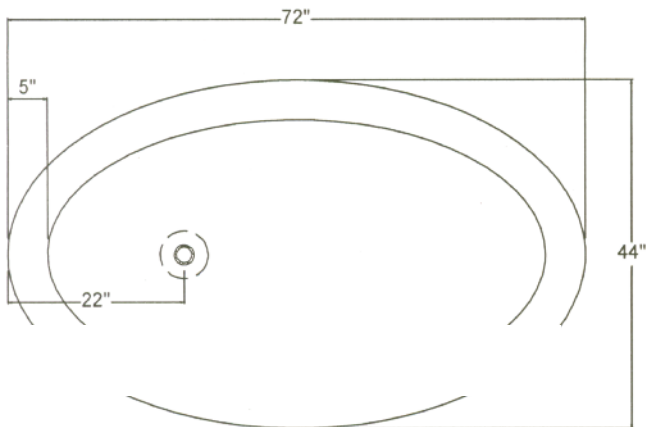

C40-60/C40-72 BATHTUBS

©2000 STONE FOREST, INC.

C40-60 BATH TUB

Carved from single blocks of granite or marble.

Specs are for our "stock" designs

60" x 36.5" x 23"h - 1800 lbs

72" x 44" x 26"h - 2500 lbs

Granite tubs have a chiseled exterior; marble tubs are polished on exterior.

C40-72 BATH TUB

UPC® listed

STONE

FOREST