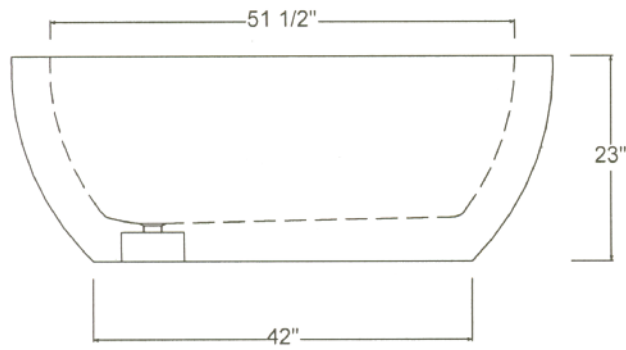

C40-60/C40-72 BATHTUBS

©2000 STONE FOREST, INC.

C40-60 BATH TUB

Carved from single blocks of granite or marble.

Specs are for our "stock" designs

60" x 36.5" x 23"h - 1800 lbs

72" x 44" x 26"h - 2500 lbs

Granite tubs have a chiseled exterior; marble tubs are polished on exterior.