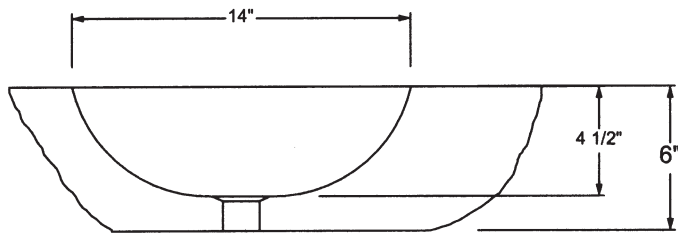

C26 NATURAL VESSEL

© 2000 STONE FOREST, INC.

TOP VIEW

SIDE VIEW

Each one-of-a-kind Natural Vessel is carved from a granite boulder. Shape, size and color will vary.

Approx thickness at drain is 1-1/2\". May require tailpiece with extra long threads such as California Faucets 9054-D