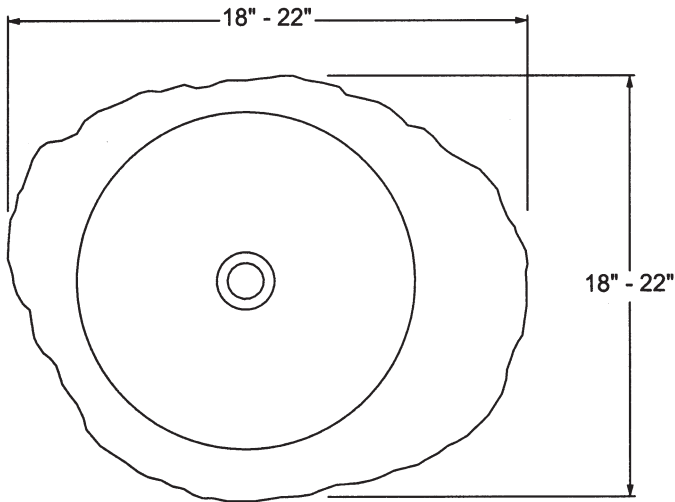

C26 NATURAL VESSEL

© 2000 STONE FOREST, INC.

TOP VIEW

SIDE VIEW

Each one-of-a-kind Natural Vessel is carved from a granite boulder. Shape, size and color will vary.

Approx thickness at drain is 1-1/2\". May require tailpiece with extra long threads such as California Faucets 9054-D