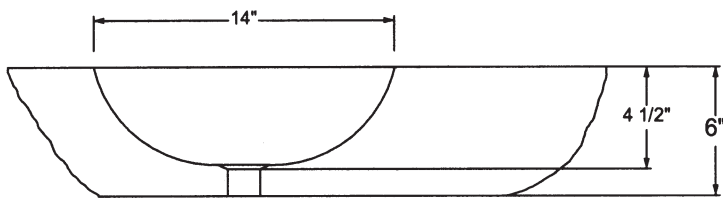

SIDE VIEW

Larger version of our Natural Vessel

Each one-of-a-kind Natural Vessel is carved from a granite boulder. Shape, size and color will vary.

Approx thickness at drain is 1-1/2".

Requires tailpiece with extra long threads such as California Faucets 9054-D or 9058-D.

Do not use pop-up drains

Approx 125 lbs

UPC® listed