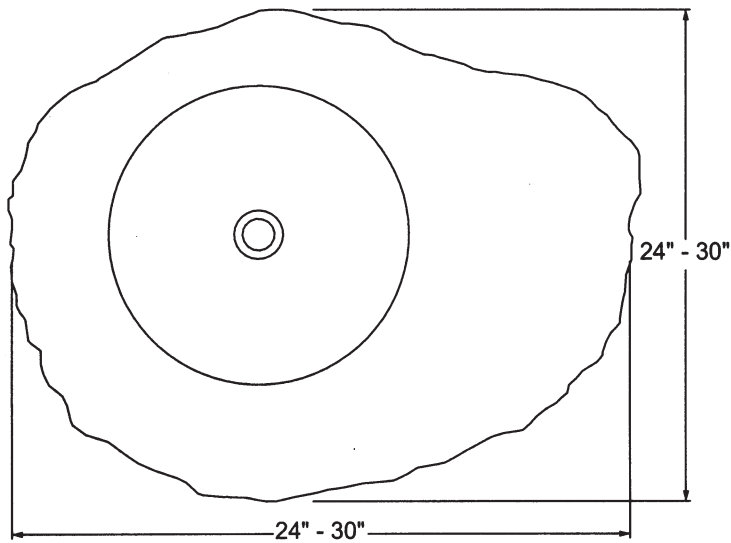

C26-LG
LARGE NATURAL VESSEL

© 2003 STONE FOREST, INC.

TOP VIEW

SIDE VIEW

Larger version of our Natural Vessel

Each one-of-a-kind Natural Vessel is carved from a granite boulder. Shape, size and color will vary.

Approx thickness at drain is 1-1/2".

Requires tailpiece with extra long threads such as California Faucets 9054-D or 9058-D.

Do not use pop-up drains

Approx 125 lbs

UPC® listed