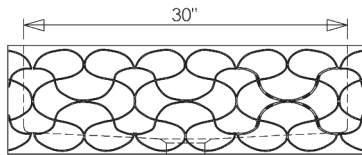

TOP VIEW

FRONT VIEW

SIDE VIEW

## C04-CNC WAVE FRONT FARMHOUSE SINK

© 2014 STONE FOREST, INC.

- Available in:  
Honed Basalt (HB)
- Carved from a single block of stone.
- Thicker drain requires the use of an adjustable strainer like the Jaclo model #2804.
- Only use stone-safe plumbers putty. NO oil-based putty
- Garbage disposal not to exceed 3/4 hp. Requires an extended flange