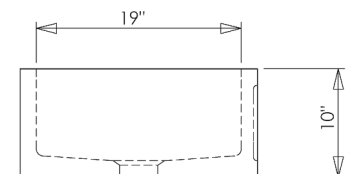

NOTE: due to size variations, final cabinet and countertop construction should be done with the sink on hand.

- Approx 280lbs.

TOP VIEW

FRONT VIEW

SIDE VIEW