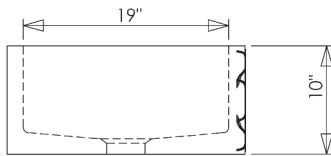

TOP VIEW

FRONT VIEW

SIDE VIEW

NOTE: due to size variations, final cabinet and countertop construction should be done with the sink on hand.

- Approx 280lbs.