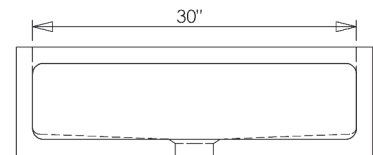

NOTE: due to size variations, final cabinet and countertop construction should be done with the sink on hand.

- Approx 280lbs.

NOTE: due to size variations, final cabinet and countertop construction should be done with the sink on hand.

- Approx 280lbs.

TOP VIEW

FRONT VIEW

SIDE VIEW