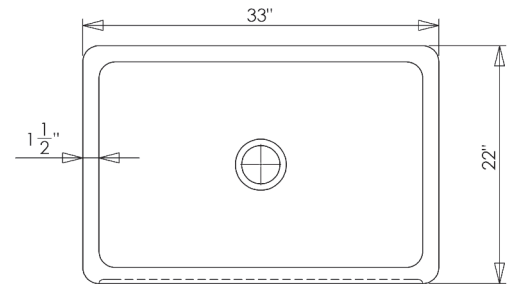

NOTE: due to size variations, final cabinet and countertop construction should be done with the sink on hand.

- Approx 280lbs.

NOTE: due to size variations, final cabinet and countertop construction should be done with the sink on hand.

- Approx 280lbs.

TOP VIEW

FRONT VIEW

SIDE VIEW