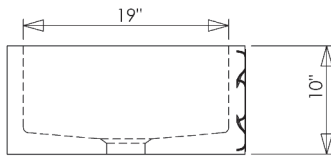

TOP VIEW

FRONT VIEW

SIDE VIEW

C04-CNC WAVE FRONT FARMHOUSE SINK

© 2014 STONE FOREST, INC.

- Available in:
Honed Basalt (HB)
Polished Carrara (CA)
- Carved from a single block of stone.
- Thicker drain requires the use of an adjustable strainer like the Jaclo model #2804.
- Only use stone-safe plumbers putty. NO oil-based putty
- Garbage disposal not to exceed 3/4 hp. Requires an extended flange

NOTE: due to size variations, final cabinet and countertop construction should be done with the sink on hand.

- Approx 280lbs.

C04-KT NEW HAVEN FARMHOUSE SINK

© 2014 STONE FOREST, INC.

- Available in:
Honed Basalt (HB)
Polished Carrara (CA)
- Carved from a single block of stone.
- Thicker drain requires the use of an adjustable strainer like the Jaclo model #2804.
- Only use stone-safe plumbers putty. NO oil based putty
- Garbage disposal not to exceed 3/4 hp. Requires extended flange

NOTE: due to size variations, final cabinet and countertop construction should be done with the sink on hand.

- Approx 280lbs.

TOP VIEW

FRONT VIEW

SIDE VIEW