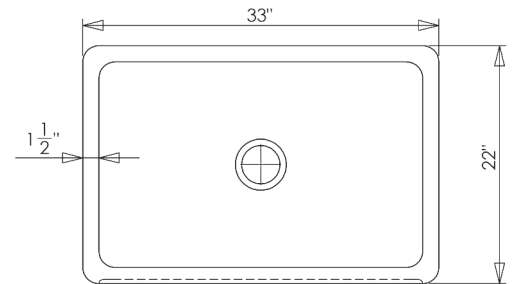

NOTE: due to size variations, final cabinet and countertop construction should be done with the sink on hand.

- Approx 280lbs.

C04-KT NEW HAVEN FARMHOUSE SINK

© 2014 STONE FOREST, INC.

- Available in:
Honed Basalt (HB)
Polished Carrara (CA)
- Carved from a single block of stone.
- Thicker drain requires the use of an adjustable strainer like the Jaclo model #2804.
- Only use stone-safe plumbers putty. NO oil based putty
- Garbage disposal not to exceed 3/4 hp. Requires extended flange

NOTE: due to size variations, final cabinet and countertop construction should be done with the sink on hand.

- Approx 280lbs.

TOP VIEW

FRONT VIEW

SIDE VIEW