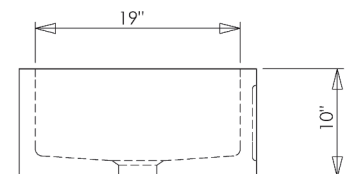

NOTE: due to size variations, final cabinet and countertop construction should be done with the sink on hand.

- Approx 280lbs.

C04-KT NEW HAVEN FARMHOUSE SINK

© 2014 STONE FOREST, INC.

- Available in:
Honed Basalt (HB)
Polished Carrara (CA)
- Carved from a single block of stone.
- Thicker drain requires the use of an adjustable strainer like the Jaclo model #2804.
- Only use stone-safe plumbers putty. NO oil based putty
- Garbage disposal not to exceed 3/4 hp. Requires extended flange

NOTE: due to size variations, final cabinet and countertop construction should be done with the sink on hand.

- Approx 280lbs.

TOP VIEW

FRONT VIEW

SIDE VIEW