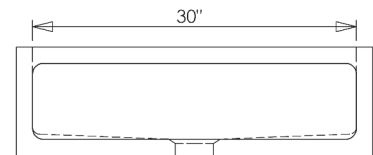

NOTE: due to size variations, final cabinet and countertop construction should be done with the sink on hand.

- Approx 280lbs.

C04-KT NEW HAVEN FARMHOUSE SINK

© 2014 STONE FOREST, INC.

- Available in:
Honed Basalt (HB)
Polished Carrara (CA)
- Carved from a single block of stone.
- Thicker drain requires the use of an adjustable strainer like the Jaclo model #2804.
- Only use stone-safe plumbers putty. NO oil based putty
- Garbage disposal not to exceed 3/4 hp. Requires extended flange

NOTE: due to size variations, final cabinet and countertop construction should be done with the sink on hand.

- Approx 280lbs.

TOP VIEW

FRONT VIEW

SIDE VIEW