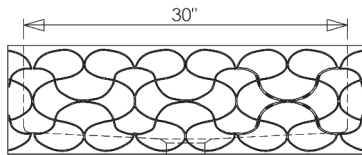

TOP VIEW

FRONT VIEW

SIDE VIEW

C04-CNC WAVE FRONT FARMHOUSE SINK

© 2014 STONE FOREST, INC.

- Available in:
Honed Basalt (HB)
Polished Carrara (CA)
- Carved from a single block of stone.
- Thicker drain requires the use of an adjustable strainer like the Jaclo model #2804.
- Only use stone-safe plumbers putty. NO oil-based putty
- Garbage disposal not to exceed 3/4 hp. Requires an extended flange

NOTE: due to size variations, final cabinet and countertop construction should be done with the sink on hand.

- Approx 280lbs.

C04-KT NEW HAVEN FARMHOUSE SINK

© 2014 STONE FOREST, INC.

- Available in:
Honed Basalt (HB)
Polished Carrara (CA)
- Carved from a single block of stone.
- Thicker drain requires the use of an adjustable strainer like the Jaclo model #2804.
- Only use stone-safe plumbers putty. NO oil based putty
- Garbage disposal not to exceed 3/4 hp. Requires extended flange

NOTE: due to size variations, final cabinet and countertop construction should be done with the sink on hand.

- Approx 280lbs.

TOP VIEW

FRONT VIEW

SIDE VIEW