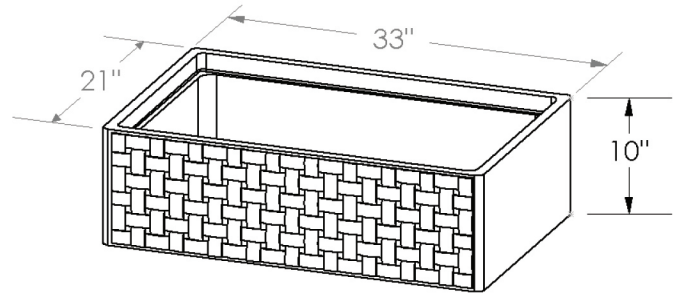

**C04-BSKT KP
BASKET WEAVE
WORKSTATION SINK**

- Available in:
papiro cream marble (PA)
- Carved from a single block of stone
- Approx 270lbs.

- Designed to work with the accessories for Julien Home Refinements stainless sinks