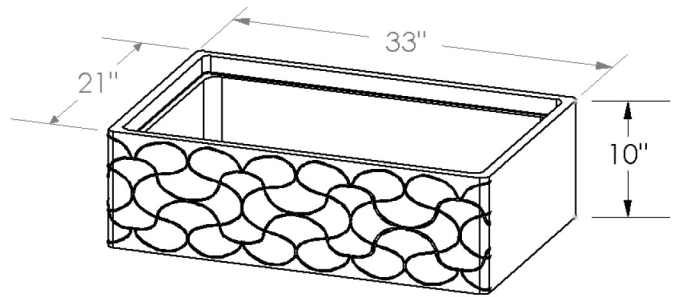

**C04-CNC KP
WAVE FRONT
WORKSTATION SINK**

- Available in :
  honed noce basalt (NB)
- Carved from a single block of stone
- Approx 270lbs

- Designed to work with the accessories for Julien Home Refinements stainless sinks
- Garbage disposal not to exceed 3/4 hp, **requires an extended flange**

NOTE: Our basalt material has some non-structural inclusions that appear as thin white lines in the stone. If this is not acceptable to your client, please choose another material.

Thicker drain area requires the use of an adjustable strainer like the Jaclo model #2804

Only use stone-safe plumbers putty
NO oil-based putty

- Thicker drain requires the use of an adjustable strainer like the Jaclo model #2804.
- USE ONLY Stain-Free plumbers putty that specifically states safe for granite and marble.
- Due to size variations, final cabinet construction should be done with the sink on hand.

All designs copyright Stone Forest Inc. All rights reserved