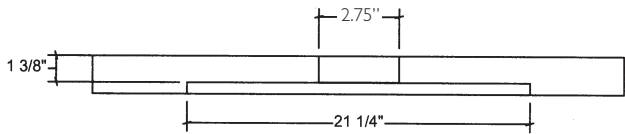

Please specify quantity and location
of any faucet holes when ordering.
See page F18 for drilling options.

Adds 1-3/8" to overall pedestal height

Approx 165 lbs

TOP VIEW

FRONT VIEW

BACK VIEW