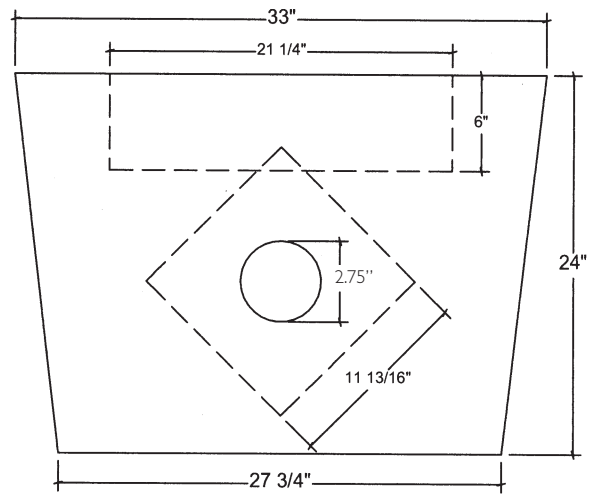

C01-PC PEDESTAL COUNTERTOP

© 2000 STONE FOREST, INC.

Available in:

Beige Granite (BE)

Black Granite (BL)

Blue-grey Granite (BG)

For use with C01-PI Vessel Pedestal

See page E1

Please specify quantity and location
of any faucet holes when ordering.
See page F18 for drilling options.

Adds 1-3/8" to overall pedestal height

Approx 165 lbs

TOP VIEW

FRONT VIEW

BACK VIEW