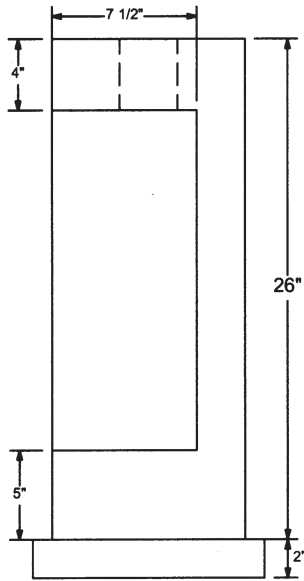

C01-PI VESSEL PEDESTAL

© 2000 STONE FOREST, INC.

TOP VIEW

Available in:

- Beige Granite (BE)
- Black Granite (BL)
- Blue-grey Granite (BG)

Can be used with any vessel with or without
C01-PC Pedestal Countertop, spec page E2.

Includes 2" thick base tile.

Approx 225 lbs

SIDE VIEW

BACK VIEW

STONE
FOREST