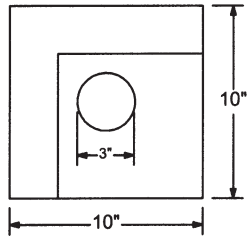

C01-PI VESSEL PEDESTAL

© 2000 STONE FOREST, INC.

TOP VIEW

Available in:

- Beige Granite (BE)
- Black Granite (BL)
- Blue-grey Granite (BG)

Can be used with any vessel with or without
C01-PC Pedestal Countertop, spec page E2.

Includes 2" thick base tile.

Approx 225 lbs

SIDE VIEW

BACK VIEW

STONE
FOREST