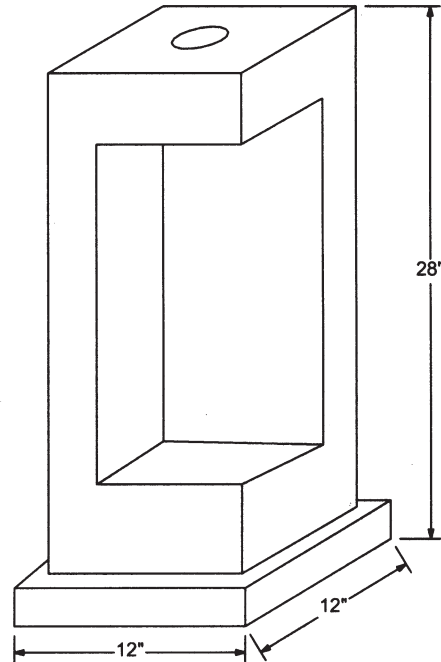

C01-PI VESSEL PEDESTAL

© 2000 STONE FOREST, INC.

TOP VIEW

Available in:

- Beige Granite (BE)
- Black Granite (BL)
- Blue-grey Granite (BG)

Can be used with any vessel with or without
C01-PC Pedestal Countertop, spec page E2.

Includes 2" thick base tile.

Approx 225 lbs

SIDE VIEW

BACK VIEW

STONE
FOREST