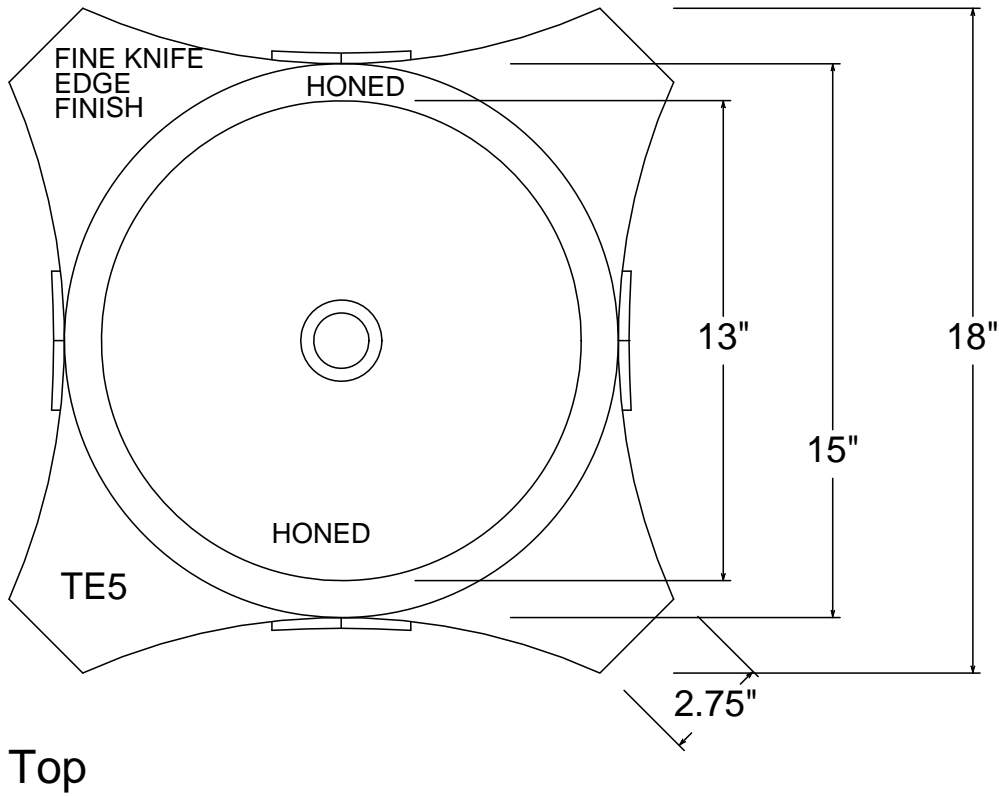

#AV-02 Corinthian Sink
2008 Stone Forest, Inc.

Top

Front &
Side