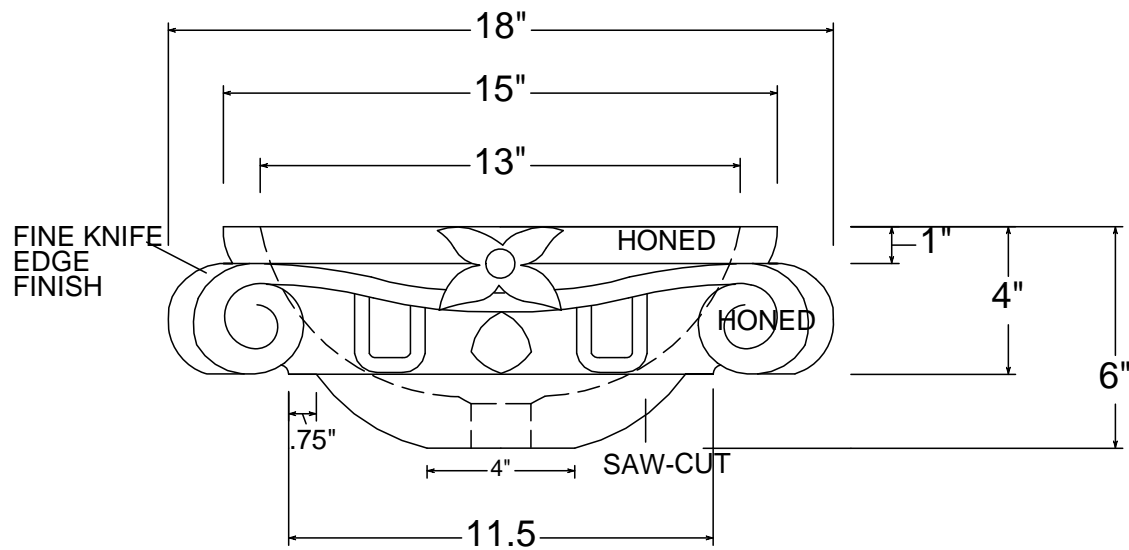

#AV-02 Corinthian Sink
2008 Stone Forest, Inc.

Top

Front &
Side