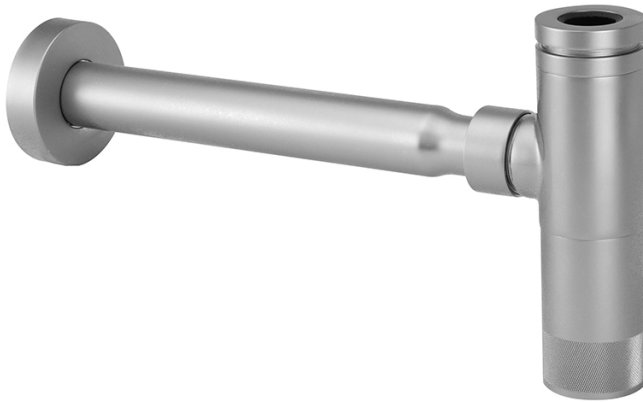

## Decorative Round Trap - Knurled - 1 1/2" Wall Outlet

Model #: 256-KN-

### FEATURES:

- Decorative round lavatory trap with knurling
- 1 1/2" wall outlet x 1 1/4" inlet
- All brass fully polished & plated
- Complements majority of collections
- Extension wall tubes available