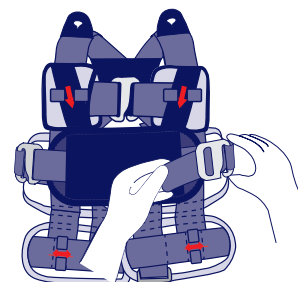

## HOW TO USE EXPANSION PANEL WITH RIDESAFER TRAVEL VEST

For use when extra width is needed for correct and comfortable fit of the RideSafer Travel Vest.

The Expansion Panel is an add-on piece to the RideSafer Travel Vest.

Insert the hook of the Expansion Panel into the loop on the vest.

Put the adjustable side with the hook and adjust the width to fit snugly by pulling on the adjustment strap on the expansion panel.

Once the panel is snug around the child's waist, attach the Velcro for a secure fit.

Attach the crotch strap to the ring on the expansion panel, then to the crotch strap rings on the back of the vest.