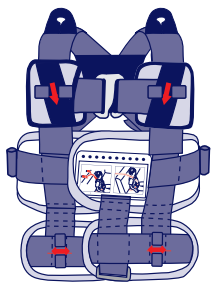

Designed and engineered in the U.S.A. by  
Safe Traffic System, Inc.

Made in Vietnam  
Date of Manufacture: March, 2022

Use only with RideSafer Travel Vest Gen 5.  
Model Number: G517200EPP

[www.safetrafficsystem.com](http://www.safetrafficsystem.com)  
10201 Pacific Ave. Franklin Park, IL 60131, U.S.A.

## HOW TO USE EXPANSION PANEL WITH RIDESAFER TRAVEL VEST

For use when extra width is needed for correct and comfortable fit of the RideSafer Travel Vest.

The Expansion Panel is an add-on piece to the RideSafer Travel Vest.

Insert the hook of the Expansion Panel into the loop on the vest.

Put the adjustable side with the hook and adjust the width to fit snugly by pulling on the adjustment strap on the expansion panel.

Once the panel is snug around the child's waist, attach the Velcro for a secure fit.

Attach the crotch strap to the ring on the expansion panel, then to the crotch strap rings on the back of the vest.