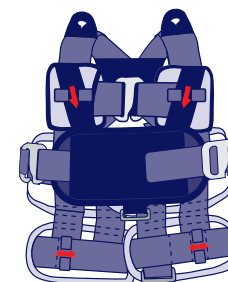

## HOW TO USE EXPANSION PANEL WITH RIDESAFER TRAVEL VEST

For use when extra width is needed for correct and comfortable fit of the RideSafer Travel Vest.

The Expansion Panel is an add-on piece to the RideSafer Travel Vest.

Insert the hook of the Expansion Panel into the loop on the vest.

Put the adjustable side with the hook and adjust the width to fit snugly by pulling on the adjustment strap on the expansion panel.

Once the panel is snug around the child's waist, attach the Velcro for a secure fit.

Attach the crotch strap to the ring on the expansion panel, then to the crotch strap rings on the back of the vest.