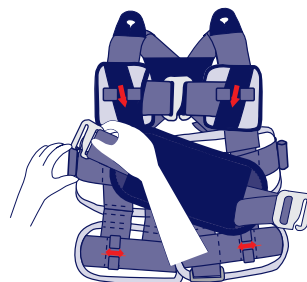

Designed and engineered in the U.S.A. by  
Safe Traffic System, Inc.

Made in Vietnam  
Date of Manufacture: March, 2022

Use only with RideSafer Travel Vest Gen 5.  
Model Number: G517200EPP

[www.safetrafficsystem.com](http://www.safetrafficsystem.com)  
10201 Pacific Ave. Franklin Park, IL 60131, U.S.A.

## HOW TO USE EXPANSION PANEL WITH RIDESAFER TRAVEL VEST

For use when extra width is needed for correct and comfortable fit of the RideSafer Travel Vest.

The Expansion Panel is an add-on piece to the RideSafer Travel Vest.

Insert the hook of the Expansion Panel into the loop on the vest.

Put the adjustable side with the hook and adjust the width to fit snugly by pulling on the adjustment strap on the expansion panel.

Once the panel is snug around the child's waist, attach the Velcro for a secure fit.

Attach the crotch strap to the ring on the expansion panel, then to the crotch strap rings on the back of the vest.