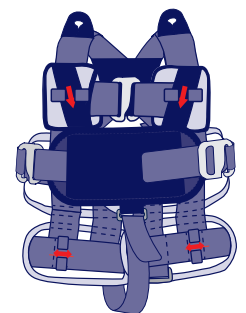

## HOW TO USE EXPANSION PANEL WITH RIDESAFER TRAVEL VEST

For use when extra width is needed for correct and comfortable fit of the RideSafer Travel Vest.

The Expansion Panel is an add-on piece to the RideSafer Travel Vest.

Insert the hook of the Expansion Panel into the loop on the vest.

Put the adjustable side with the hook and adjust the width to fit snugly by pulling on the adjustment strap on the expansion panel.

Once the panel is snug around the child's waist, attach the Velcro for a secure fit.

Attach the crotch strap to the ring on the expansion panel, then to the crotch strap rings on the back of the vest.