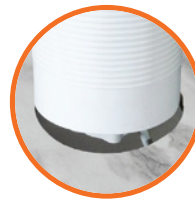

VDMG2W  
Power Tower

Press and pop power tower with wireless charging function, USB A & USB C charging ports and multiple socket outlets for the perfect solution in one unit. The eye-catching glass top finish with blue LED power indication brings elegance and practicality to any location. Common applications include kitchens and offices where accessibility and tidiness are more than just a solution but rather a requirement. It makes wireless charging of smartphones simple by using induction technology built into the top of the power tower which is available when the tower is in both the up and down position. Smartphones must be compatible with wireless charging.

The 8 sockets are arranged so the plug tops do not interfere with one another allowing for all outlets to be used simultaneously. The 2 USB A and 2 USB C charging sockets are ideal for tablets, smartphones and the like. Using the simple push function, the sockets can be raised powerlessly from the tabletop and pushed down out of site when not in use. Installation is quick and simple by tightening the ring nut below the counter when the VDM is mounted in the 121mm cut out.

## Features

121mm Cut Out  
Max Depth of 180mm

Simple & Fast Installation

Convenient Wireless Charging

Flush with Counter Tops

Press & Pop System  
for Ease of use

Compact Height with  
more Socket Solutions