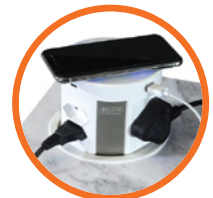

VDMG2W  
Power Tower

Press and pop power tower with wireless charging function, USB A & USB C charging ports and multiple socket outlets for the perfect solution in one unit. The eye-catching glass top finish with blue LED power indication brings elegance and practicality to any location. Common applications include kitchens and offices where accessibility and tidiness are more than just a solution but rather a requirement. It makes wireless charging of smartphones simple by using induction technology built into the top of the power tower which is available when the tower is in both the up and down position. Smartphones must be compatible with wireless charging.

The 8 sockets are arranged so the plug tops do not interfere with one another allowing for all outlets to be used simultaneously. The 2 USB A and 2 USB C charging sockets are ideal for tablets, smartphones and the like. Using the simple push function, the sockets can be raised powerlessly from the tabletop and pushed down out of site when not in use. Installation is quick and simple by tightening the ring nut below the counter when the VDM is mounted in the 121mm cut out.

## Features

121mm Cut Out  
Max Depth of 180mm

Simple & Fast Installation

Convenient Wireless Charging

Flush with Counter Tops

Press & Pop System  
for Ease of use

Compact Height with  
more Socket Solutions

Socket Direction for  
Easy Plug In & Removal

Simultaneous Usage

VDMG2W | Wireless Charging Pop Up Power Tower

Contact Us  
South Africa

[www.major-tech.com](http://www.major-tech.com) [sales@major-tech.com](mailto:sales@major-tech.com)