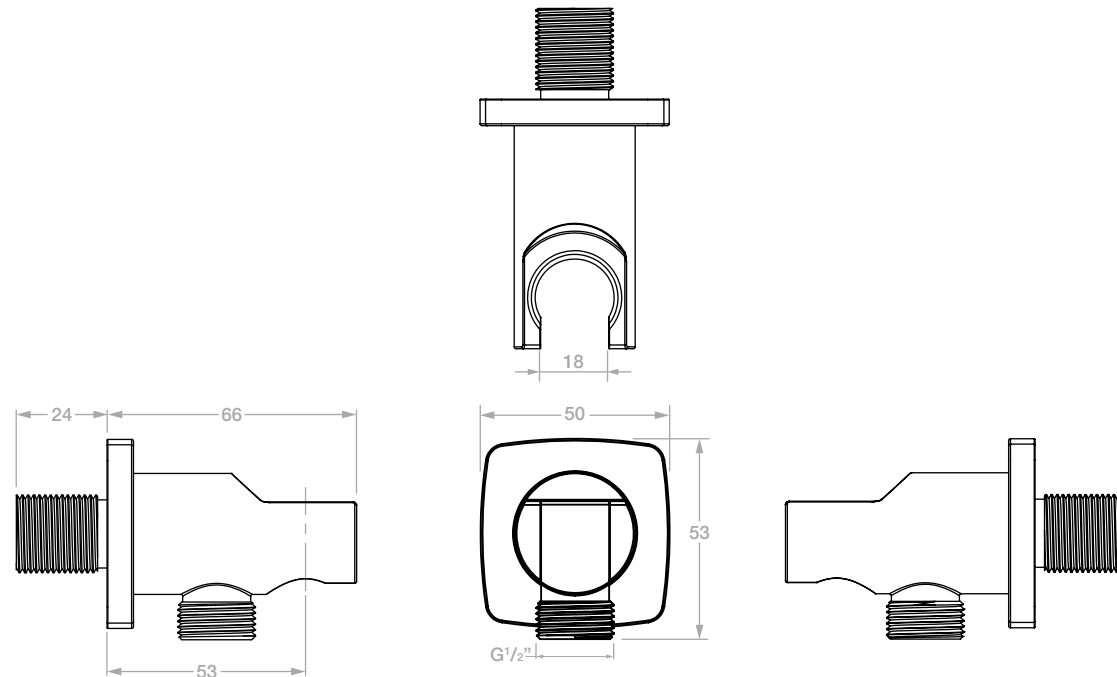

VALOUR 2246 Hand Shower Holder & Connector

Model: TPLR2246####

(*where #### is the relevant finish code)

**Please note that not all finishes are available as a stocked product in all countries.
Additional surcharges, MOQ's and longer lead times may apply.

Material: DZR Brass
Standard Flow Rate: n/a
Connection Type: G1/2" Connections

Suitable to be installed:
In a Shower or above a Bath

Dimensions given are in mm. LIQUIDRed® reserves the right to alter and /or remove designs from time to time without prior notice.
This drawing is to be used for reference purposes only. E &O.E.