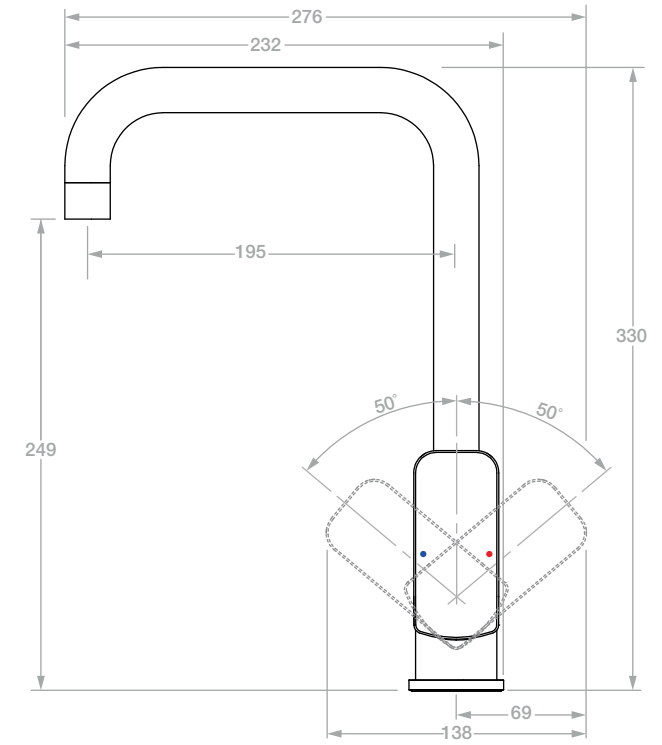

LIQUIDRED

VALOUR 2225 Kitchen Mixer

Model: TPLR2225####

(*where #### is the relevant finish code)

**Please note that not all finishes are available as a stocked product in all countries. Additional surcharges, MOQ's and longer lead times may apply.

Material: DZR Brass
Cartridge: SEDAL
Standard Flow Rate: 7.8 l/min
Connection Type: G1/2" Connections
Spout: Swivel J-Spout

Fixing / Mounting System:
Double-Locking mounting system
Suitable to be installed:
Counter top maximum thickness of 35mm

Dimensions given are in mm. LIQUIDRed® reserves the right to alter and /or remove designs from time to time without prior notice. This drawing is to be used for reference purposes only. E &O.E.

Copyright LIQUIDRED® 2022