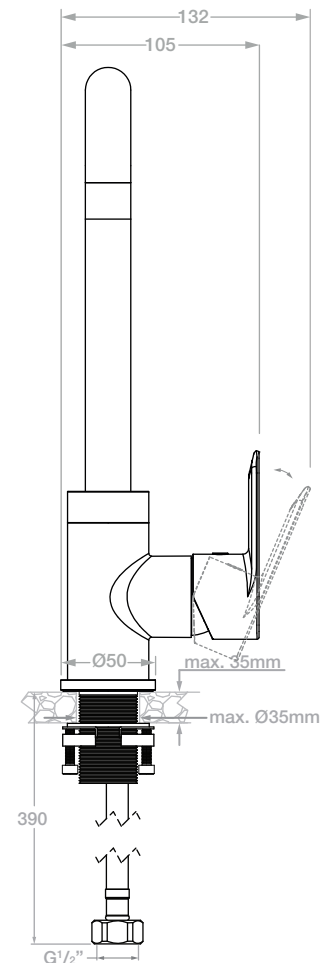

LIQUIDRED

VALOUR 2225 Kitchen Mixer

Model: TPLR2225####

(*where #### is the relevant finish code)

**Please note that not all finishes are available as a stocked product in all countries. Additional surcharges, MOQ's and longer lead times may apply.

Material: DZR Brass
Cartridge: SEDAL
Standard Flow Rate: 7.8 l/min
Connection Type: G1/2" Connections
Spout: Swivel J-Spout

Fixing / Mounting System:
Double-Locking mounting system
Suitable to be installed:
Counter top maximum thickness of 35mm

Dimensions given are in mm. LIQUIDRed® reserves the right to alter and /or remove designs from time to time without prior notice. This drawing is to be used for reference purposes only. E &O.E.

Copyright LIQUIDRED® 2022