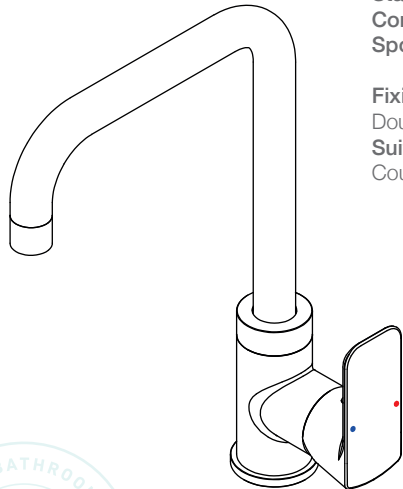

LIQUIDRED

VALOUR 2225 Kitchen Mixer

Model: TPLR2225####

(*where #### is the relevant finish code)

**Please note that not all finishes are available as a stocked product in all countries. Additional surcharges, MOQ's and longer lead times may apply.

Material: DZR Brass
Cartridge: SEDAL
Standard Flow Rate: 7.8 l/min
Connection Type: G1/2" Connections
Spout: Swivel J-Spout

Fixing / Mounting System:
Double-Locking mounting system
Suitable to be installed:
Counter top maximum thickness of 35mm

Dimensions given are in mm. LIQUIDRed® reserves the right to alter and /or remove designs from time to time without prior notice. This drawing is to be used for reference purposes only. E &O.E.

Copyright LIQUIDRED® 2022