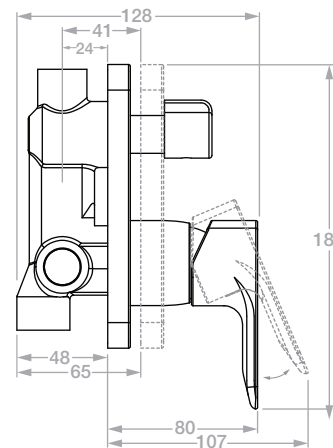

LIQUIDRED

VALOUR 2212 Shower Mixer + Diverter (Concealed)

Model: TPLR2212####

(*where #### is the relevant finish code)

**Please note that not all finishes are available as a stocked product in all countries. Additional surcharges, MOQ's and longer lead times may apply.

Material: DZR Brass
Cartridge: SEDAL
Standard Flow Rate: 22.5 l/min
Diverter Flow Rate: 18.3 l/min
Connection Type: G1/2" Connections

Suitable to be installed:
In a Shower or above a Bath

Dimensions given are in mm. LIQUIDRed® reserves the right to alter and /or remove designs from time to time without prior notice. This drawing is to be used for reference purposes only. E &O.E.