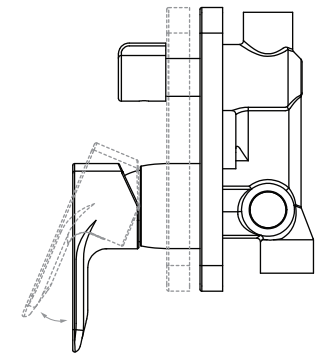

LIQUIDRED

VALOUR 2212 Shower Mixer + Diverter (Concealed)

Model: TPLR2212####

(*where #### is the relevant finish code)

**Please note that not all finishes are available as a stocked product in all countries. Additional surcharges, MOQ's and longer lead times may apply.

Material: DZR Brass
Cartridge: SEDAL
Standard Flow Rate: 22.5 l/min
Diverter Flow Rate: 18.3 l/min
Connection Type: G1/2" Connections

Suitable to be installed:
In a Shower or above a Bath

Dimensions given are in mm. LIQUIDRed® reserves the right to alter and /or remove designs from time to time without prior notice. This drawing is to be used for reference purposes only. E &O.E.