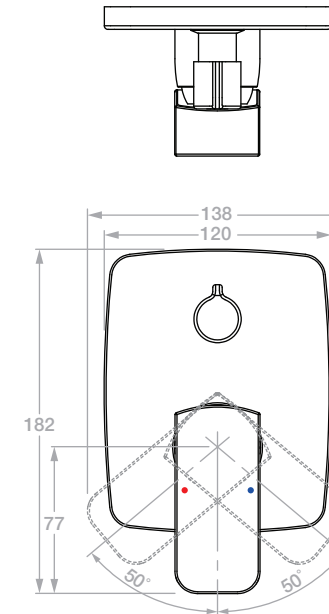

LIQUIDRED

VALOUR 2212 Shower Mixer + Diverter (Concealed)

Model: TPLR2212####

(*where #### is the relevant finish code)

**Please note that not all finishes are available as a stocked product in all countries. Additional surcharges, MOQ's and longer lead times may apply.

Material: DZR Brass
Cartridge: SEDAL
Standard Flow Rate: 22.5 l/min
Diverter Flow Rate: 18.3 l/min
Connection Type: G1/2" Connections

Suitable to be installed:
In a Shower or above a Bath

Dimensions given are in mm. LIQUIDRed® reserves the right to alter and /or remove designs from time to time without prior notice. This drawing is to be used for reference purposes only. E &O.E.