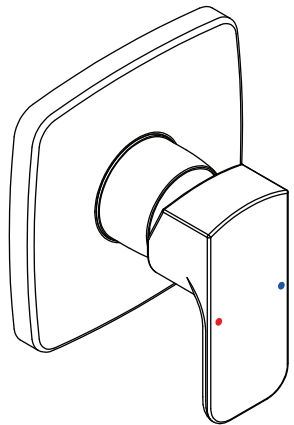

LIQUIDRED

VALOUR 2210 Shower Mixer (Concealed)

Model: TPLR2210####

(*where #### is the relevant finish code)

**Please note that not all finishes are available as a stocked product in all countries. Additional surcharges, MOQ's and longer lead times may apply.

Material: DZR Brass
Cartridge: SEDAL
Standard Flow Rate: 22.5 l/min
Connection Type: G1/2" Connections

Suitable to be installed:
In a Shower or above a Bath

Dimensions given are in mm. LIQUIDRed® reserves the right to alter and /or remove designs from time to time without prior notice. This drawing is to be used for reference purposes only. E &O.E.