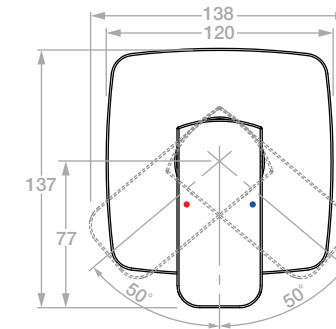

LIQUIDRED

VALOUR 2210 Shower Mixer (Concealed)

Model: TPLR2210####

(*where #### is the relevant finish code)

**Please note that not all finishes are available as a stocked product in all countries. Additional surcharges, MOQ's and longer lead times may apply.

Material: DZR Brass
Cartridge: SEDAL
Standard Flow Rate: 22.5 l/min
Connection Type: G1/2" Connections

Suitable to be installed:
In a Shower or above a Bath

Dimensions given are in mm. LIQUIDRed® reserves the right to alter and /or remove designs from time to time without prior notice. This drawing is to be used for reference purposes only. E &O.E.