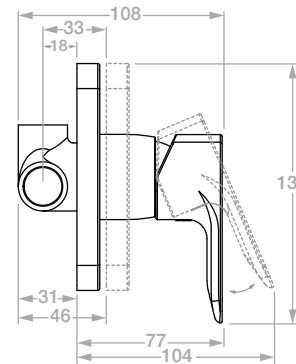

LIQUIDRED

VALOUR 2210 Shower Mixer (Concealed)

Model: TPLR2210####

(*where #### is the relevant finish code)

**Please note that not all finishes are available as a stocked product in all countries. Additional surcharges, MOQ's and longer lead times may apply.

Material: DZR Brass
Cartridge: SEDAL
Standard Flow Rate: 22.5 l/min
Connection Type: G1/2" Connections

Suitable to be installed:
In a Shower or above a Bath

Dimensions given are in mm. LIQUIDRed® reserves the right to alter and /or remove designs from time to time without prior notice. This drawing is to be used for reference purposes only. E &O.E.