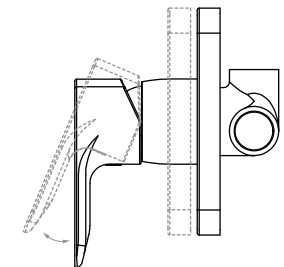

LIQUIDRED

VALOUR 2210 Shower Mixer (Concealed)

Model: TPLR2210####

(*where #### is the relevant finish code)

**Please note that not all finishes are available as a stocked product in all countries. Additional surcharges, MOQ's and longer lead times may apply.

Material: DZR Brass
Cartridge: SEDAL
Standard Flow Rate: 22.5 l/min
Connection Type: G1/2" Connections

Suitable to be installed:
In a Shower or above a Bath

Dimensions given are in mm. LIQUIDRed® reserves the right to alter and /or remove designs from time to time without prior notice. This drawing is to be used for reference purposes only. E &O.E.