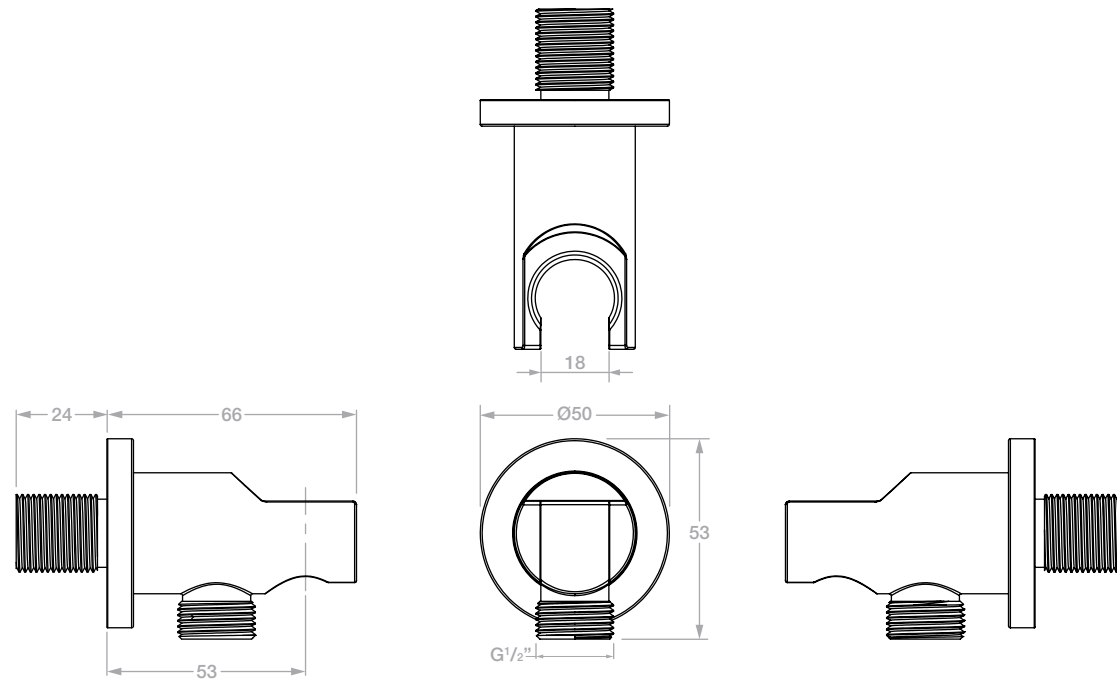

SOLACE 1346 Hand Shower Holder & Connector

Model: TPLR1346####

(*where #### is the relevant finish code)

**Please note that not all finishes are available as a stocked product in all countries.
Additional surcharges, MOQ's and longer lead times may apply.

Material: DZR Brass
Standard Flow Rate: n/a
Connection Type: G1/2" Connections

Suitable to be installed:
In a Shower or above a Bath

Dimensions given are in mm. LIQUIDRed® reserves the right to alter and /or remove designs from time to time without prior notice.
This drawing is to be used for reference purposes only. E &O.E.