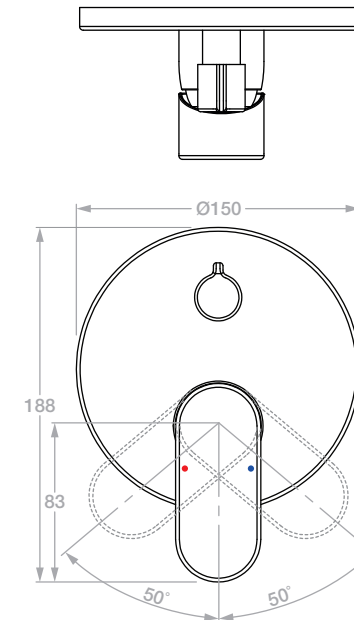

LIQUIDRED

SOLACE 1312 Shower Mixer + Diverter (Concealed)

Model: TPLR1312####

(*where #### is the relevant finish code)

**Please note that not all finishes are available as a stocked product in all countries. Additional surcharges, MOQ's and longer lead times may apply.

Material: DZR Brass
Cartridge: SEDAL
Standard Flow Rate: 22.5 l/min
Diverter Flow Rate: 18.3 l/min
Connection Type: G1/2" Connections

Suitable to be installed:
In a Shower or above a Bath

Dimensions given are in mm. LIQUIDRed® reserves the right to alter and /or remove designs from time to time without prior notice. This drawing is to be used for reference purposes only. E &O.E.