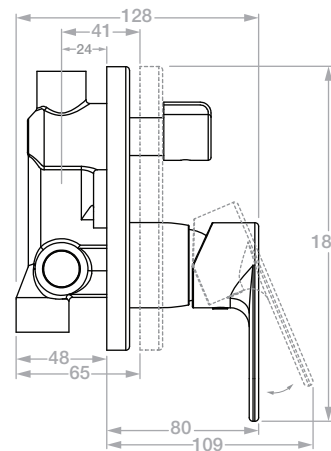

LIQUIDRED

SOLACE 1312 Shower Mixer + Diverter (Concealed)

Model: TPLR1312####

(*where #### is the relevant finish code)

**Please note that not all finishes are available as a stocked product in all countries. Additional surcharges, MOQ's and longer lead times may apply.

Material: DZR Brass
Cartridge: SEDAL
Standard Flow Rate: 22.5 l/min
Diverter Flow Rate: 18.3 l/min
Connection Type: G1/2" Connections

Suitable to be installed:
In a Shower or above a Bath

Dimensions given are in mm. LIQUIDRed® reserves the right to alter and /or remove designs from time to time without prior notice. This drawing is to be used for reference purposes only. E &O.E.