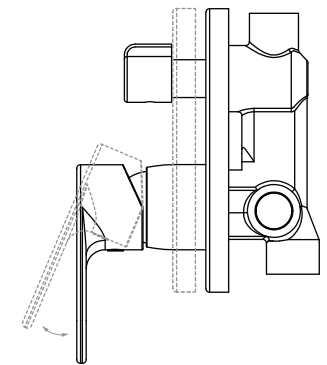

LIQUIDRED

SOLACE 1312 Shower Mixer + Diverter (Concealed)

Model: TPLR1312####

(*where #### is the relevant finish code)

**Please note that not all finishes are available as a stocked product in all countries. Additional surcharges, MOQ's and longer lead times may apply.

Material: DZR Brass
Cartridge: SEDAL
Standard Flow Rate: 22.5 l/min
Diverter Flow Rate: 18.3 l/min
Connection Type: G1/2" Connections

Suitable to be installed:
In a Shower or above a Bath

Dimensions given are in mm. LIQUIDRed® reserves the right to alter and /or remove designs from time to time without prior notice. This drawing is to be used for reference purposes only. E &O.E.