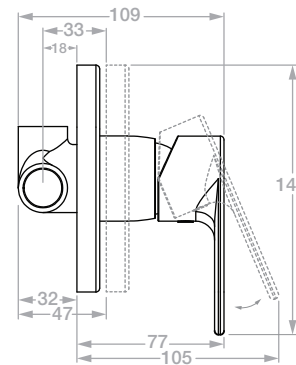

LIQUIDRED

SOLACE 1310 Shower Mixer (Concealed)

Model: TPLR1310####

(*where #### is the relevant finish code)

**Please note that not all finishes are available as a stocked product in all countries. Additional surcharges, MOQ's and longer lead times may apply.

Material: DZR Brass
Cartridge: SEDAL
Standard Flow Rate: 22.5 l/min
Connection Type: G1/2" Connections

Suitable to be installed:
In a Shower or above a Bath

Dimensions given are in mm. LIQUIDRed® reserves the right to alter and /or remove designs from time to time without prior notice. This drawing is to be used for reference purposes only. E &O.E.