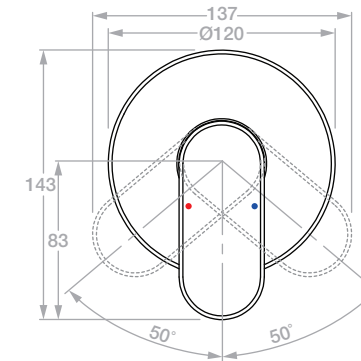

LIQUIDRED

SOLACE 1310 Shower Mixer (Concealed)

Model: TPLR1310####

(*where #### is the relevant finish code)

**Please note that not all finishes are available as a stocked product in all countries. Additional surcharges, MOQ's and longer lead times may apply.

Material: DZR Brass
Cartridge: SEDAL
Standard Flow Rate: 22.5 l/min
Connection Type: G1/2" Connections

Suitable to be installed:
In a Shower or above a Bath

Dimensions given are in mm. LIQUIDRed® reserves the right to alter and /or remove designs from time to time without prior notice. This drawing is to be used for reference purposes only. E &O.E.