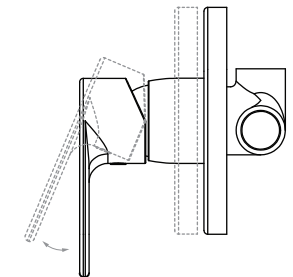

LIQUIDRED

SOLACE 1310 Shower Mixer (Concealed)

Model: TPLR1310####

(*where #### is the relevant finish code)

**Please note that not all finishes are available as a stocked product in all countries. Additional surcharges, MOQ's and longer lead times may apply.

Material: DZR Brass
Cartridge: SEDAL
Standard Flow Rate: 22.5 l/min
Connection Type: G1/2" Connections

Suitable to be installed:
In a Shower or above a Bath

Dimensions given are in mm. LIQUIDRed® reserves the right to alter and /or remove designs from time to time without prior notice. This drawing is to be used for reference purposes only. E &O.E.