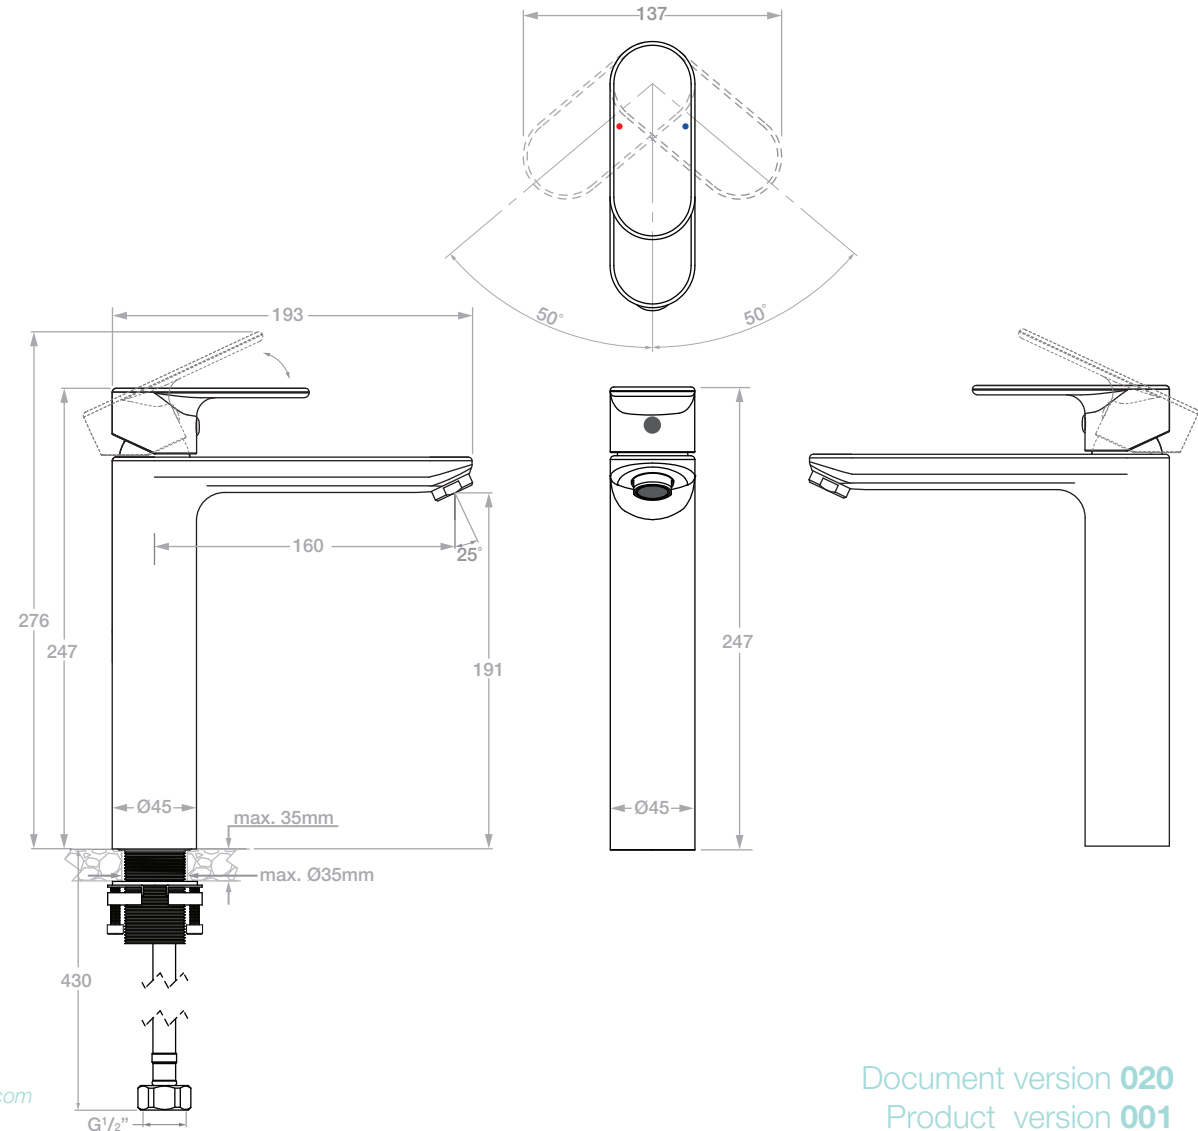

LIQUIDRED

SOLACE 1305 Basin Mixer 210mm

Model: TPLR1305####

(*where #### is the relevant finish code)

**Please note that not all finishes are available as a stocked product in all countries. Additional surcharges, MOQ's and longer lead times may apply.

Material: DZR Brass
Cartridge: SEDAL
Standard Flow Rate: 5.8l/min
Connection Type: G1/2" Connections

Fixing / Mounting System:
Double-Locking mounting system
Suitable to be installed:
Counter top maximum thickness of 35mm
or directly on a suitable basin

Dimensions given are in mm. LIQUIDRed® reserves the right to alter and /or remove designs from time to time without prior notice. This drawing is to be used for reference purposes only. E &O.E.

Copyright LIQUIDRED® 2022