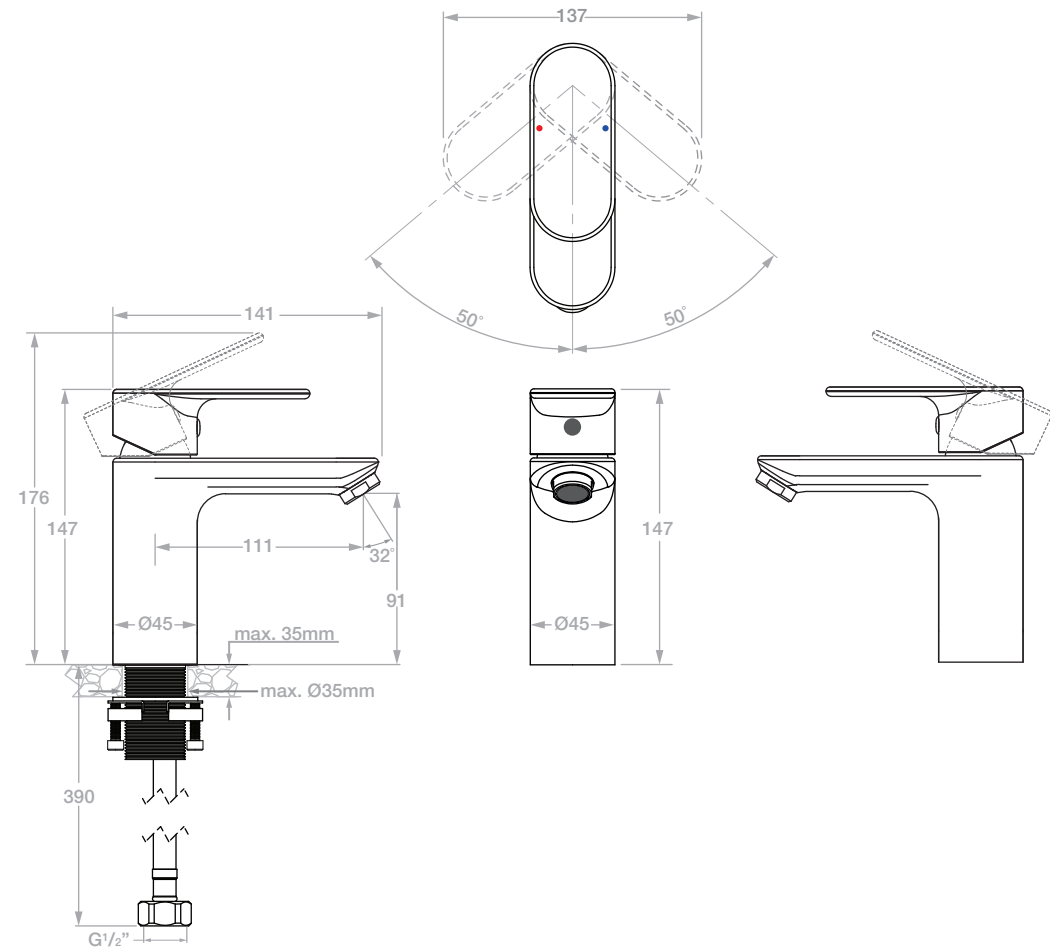

LIQUIDRED

SOLACE 1303 Basin Mixer 110mm

Model: TPLR1303####

(*where #### is the relevant finish code)

**Please note that not all finishes are available as a stocked product in all countries. Additional surcharges, MOQ's and longer lead times may apply.

Material: DZR Brass
Cartridge: SEDAL
Standard Flow Rate: 5.8l/min
Connection Type: G1/2" Connections

Fixing / Mounting System:
Double-Locking mounting system
Suitable to be installed:
Counter top maximum thickness of 35mm
or directly on a suitable basin

Dimensions given are in mm. LIQUIDRed® reserves the right to alter and /or remove designs from time to time without prior notice. This drawing is to be used for reference purposes only. E &O.E.

Copyright LIQUIDRED® 2022