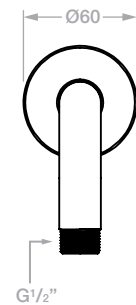

## PLUS 1042 Shower Arm 400mm, 90deg

Model: TPLR1042####

(\*where #### is the relevant finish code)

\*\*Please note that not all finishes are available as a stocked product in all countries.  
Additional surcharges, MOQ's and longer lead times may apply.

**Material:** Brass/ Stainless Steel  
**Standard Flow Rate:** n/a  
**Connection Type:** G1/2" Connections

Dimensions given are in mm. LIQUIDRed® reserves the right to alter and /or remove designs from time to time without prior notice.  
This drawing is to be used for reference purposes only. E &O.E.