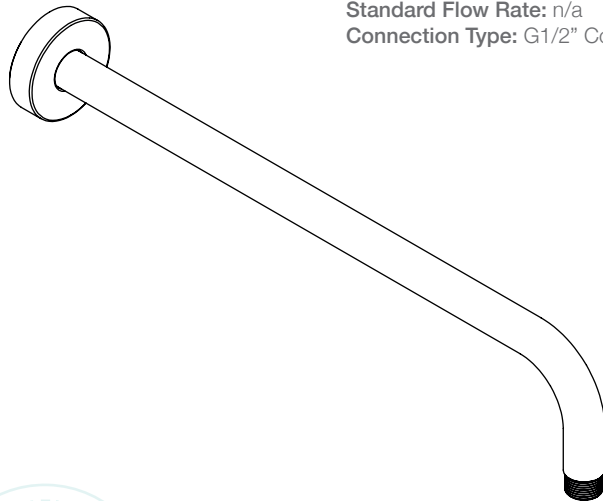

## PLUS 1042 Shower Arm 400mm, 90deg

Model: TPLR1042####

(\*where #### is the relevant finish code)

\*\*Please note that not all finishes are available as a stocked product in all countries.  
Additional surcharges, MOQ's and longer lead times may apply.

**Material:** Brass/ Stainless Steel  
**Standard Flow Rate:** n/a  
**Connection Type:** G1/2" Connections

Dimensions given are in mm. LIQUIDRed® reserves the right to alter and /or remove designs from time to time without prior notice.  
This drawing is to be used for reference purposes only. E &O.E.