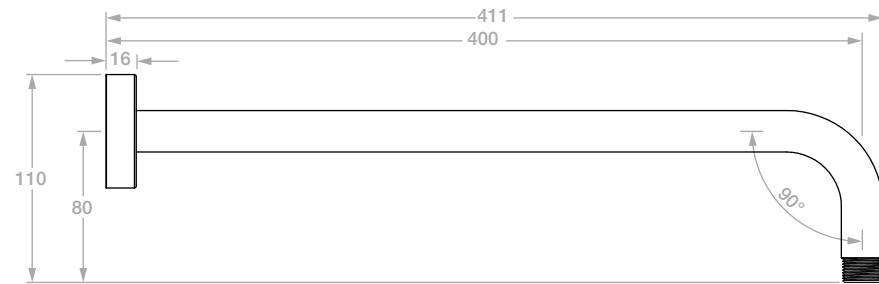

## PLUS 1042 Shower Arm 400mm, 90deg

Model: TPLR1042####

(\*where #### is the relevant finish code)

\*\*Please note that not all finishes are available as a stocked product in all countries.  
Additional surcharges, MOQ's and longer lead times may apply.

**Material:** Brass/ Stainless Steel  
**Standard Flow Rate:** n/a  
**Connection Type:** G1/2" Connections

Dimensions given are in mm. LIQUIDRed® reserves the right to alter and /or remove designs from time to time without prior notice.  
This drawing is to be used for reference purposes only. E &O.E.