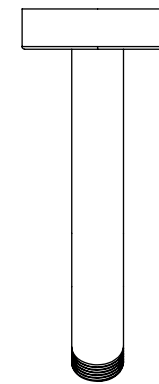

PLUS 1040 Shower Arm 150mm, 135deg

Model: TPLR1040####

(*where #### is the relevant finish code)

**Please note that not all finishes are available as a stocked product in all countries.
Additional surcharges, MOQ's and longer lead times may apply.

Material: Brass/ Stainless Steel
Standard Flow Rate: n/a
Connection Type: G1/2" Connections

Dimensions given are in mm. LIQUIDRed® reserves the right to alter and /or remove designs from time to time without prior notice.
This drawing is to be used for reference purposes only. E &O.E.