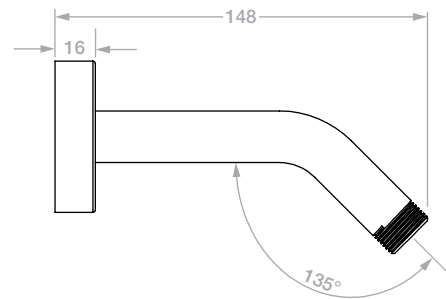

PLUS 1040 Shower Arm 150mm, 135deg

Model: TPLR1040####

(*where #### is the relevant finish code)

**Please note that not all finishes are available as a stocked product in all countries.
Additional surcharges, MOQ's and longer lead times may apply.

Material: Brass/ Stainless Steel
Standard Flow Rate: n/a
Connection Type: G1/2" Connections

Dimensions given are in mm. LIQUIDRed® reserves the right to alter and /or remove designs from time to time without prior notice.
This drawing is to be used for reference purposes only. E &O.E.