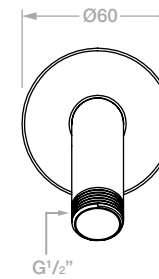

PLUS 1040 Shower Arm 150mm, 135deg

Model: TPLR1040####

(*where #### is the relevant finish code)

**Please note that not all finishes are available as a stocked product in all countries.
Additional surcharges, MOQ's and longer lead times may apply.

Material: Brass/ Stainless Steel
Standard Flow Rate: n/a
Connection Type: G1/2" Connections

Dimensions given are in mm. LIQUIDRed® reserves the right to alter and /or remove designs from time to time without prior notice.
This drawing is to be used for reference purposes only. E &O.E.