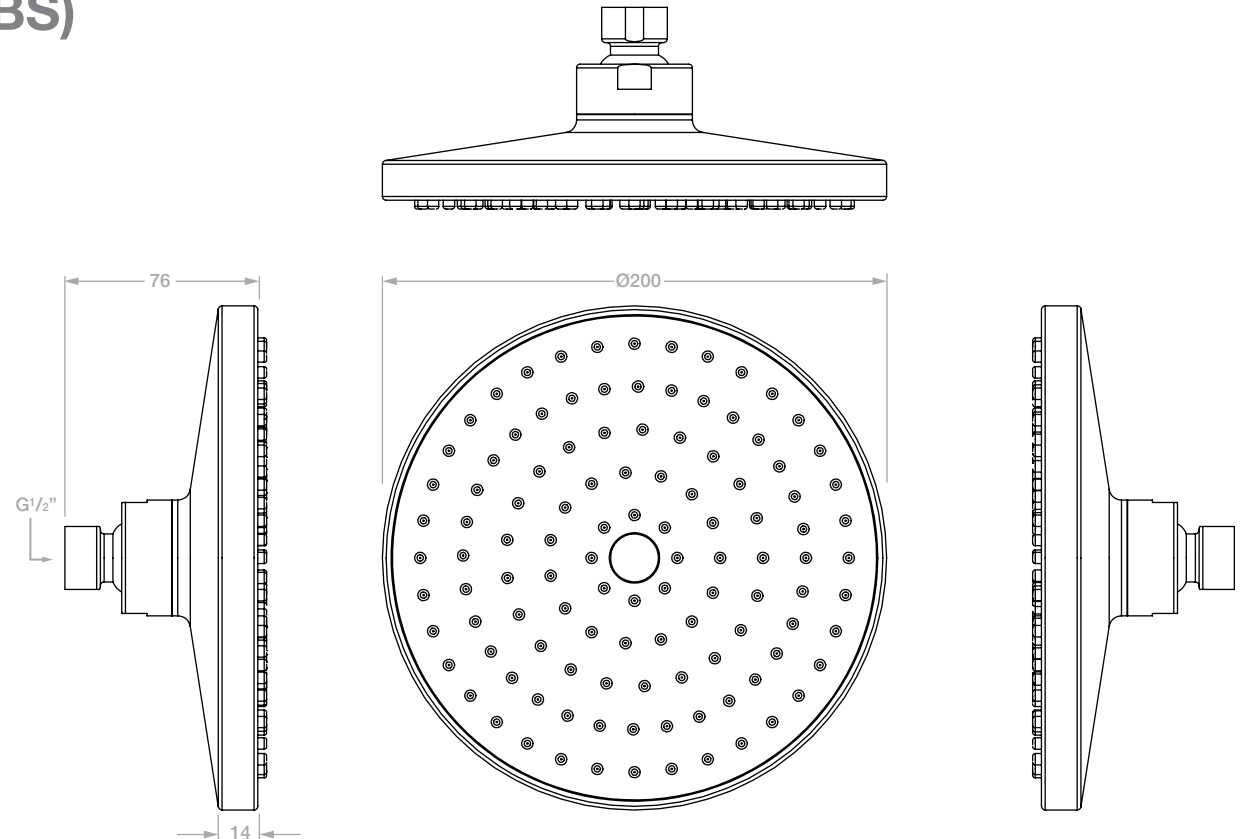

## PLUS 1038 Shower Rose 200mm (ABS)

Model: TPLR1038####

(\*where #### is the relevant finish code)

\*\*Please note that not all finishes are available as a stocked product in all countries.  
Additional surcharges, MOQ's and longer lead times may apply.

Material: ABS

Spray Function: Single spray function

Standard Flow Rate: 17.5l/min (@ 300kPa)

Connection Type: G1/2" Connections

Dimensions given are in mm. LIQUIDRed® reserves the right to alter and /or remove designs from time to time without prior notice.  
This drawing is to be used for reference purposes only. E &O.E.