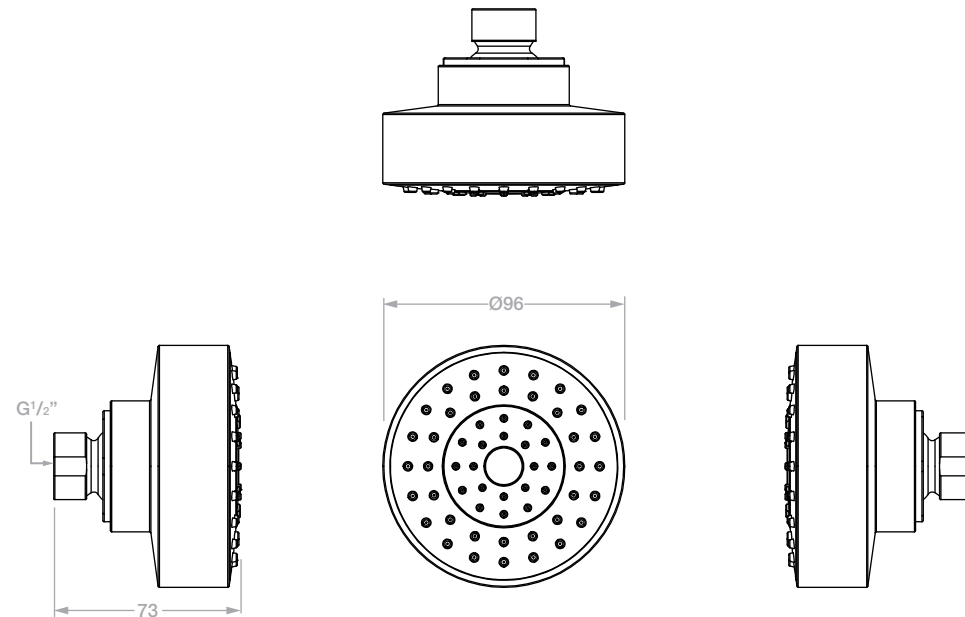

LIQUIDRED

PLUS 1035 Shower Rose 100mm

Model: TPLR1035####

(*where #### is the relevant finish code)

**Please note that not all finishes are available as a stocked product in all countries. Additional surcharges, MOQ's and longer lead times may apply.

Material: ABS

Spray Function: Single spray function

Standard Flow Rate: 15.8l/min (@ 300kPa)

Connection Type: G1/2" Connections

Dimensions given are in mm. LIQUIDRed® reserves the right to alter and /or remove designs from time to time without prior notice. This drawing is to be used for reference purposes only. E &O.E.