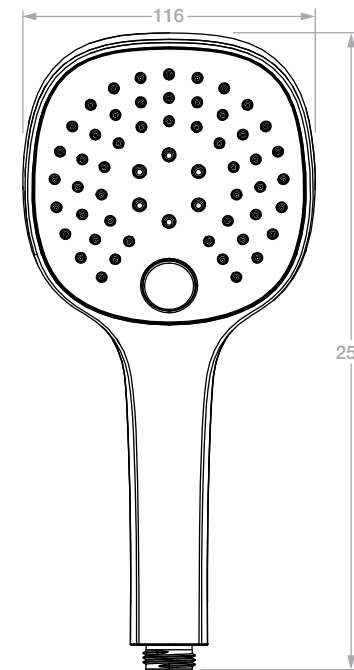

LIQUIDRED

PLUS 1031 Hand Shower (Square)

Model: TPLR1031####

(*where #### is the relevant finish code)

**Please note that not all finishes are available as a stocked product in all countries.
Additional surcharges, MOQ's and longer lead times may apply.

Material: ABS
Button Functions: 3 Wash, Relax Rinse, Full Flow
Standard Flow Rate: 10.0l/min (@ 300kPa)
Connection Type: G1/2" Connections

Dimensions given are in mm. LIQUIDRed® reserves the right to alter and /or remove designs from time to time without prior notice.
This drawing is to be used for reference purposes only. E &O.E.