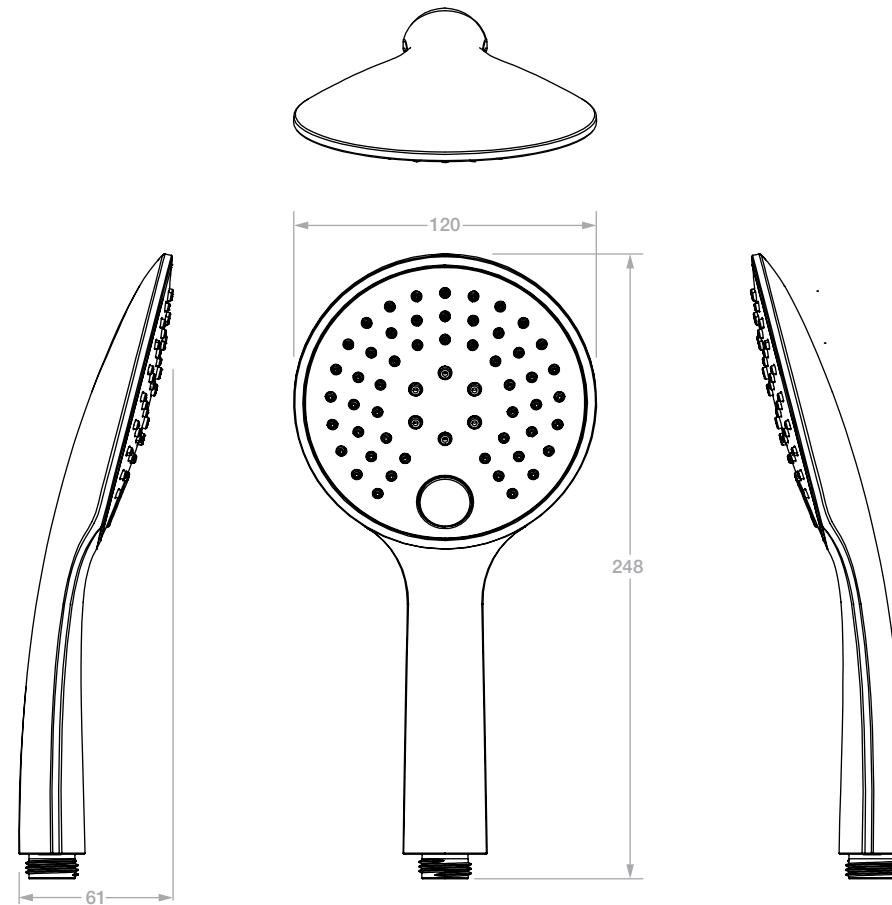

# LIQUIDRED

## PLUS 1030 Hand Shower (Round)

Model: TPLR1030####

(\*where #### is the relevant finish code)

\*\*Please note that not all finishes are available as a stocked product in all countries. Additional surcharges, MOQ's and longer lead times may apply.

**Material:** ABS  
**Button Functions:** 3 Wash, Relax Rinse, Full Flow  
**Standard Flow Rate:** 9.1l/min (@ 300kPa)  
**Connection Type:** G1/2" Connections

Dimensions given are in mm. LIQUIDRed® reserves the right to alter and /or remove designs from time to time without prior notice. This drawing is to be used for reference purposes only. E &O.E.