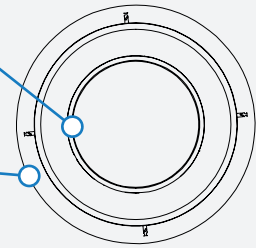

LOCKING COLLAR RING

A big and robust locking collar for quick and easy installation.

LARGE BOLT THREAD

The desk collar has been engineered for strength with an easy to screw thread which aids in quick and easy installation.

AUTOMATIC EXTENSION

When the LED-lit centre ring of the unit is pressed down it raises itself from the work surface with a gas strut, providing access to power outlets.

All measurements are in millimeters unless otherwise indicated