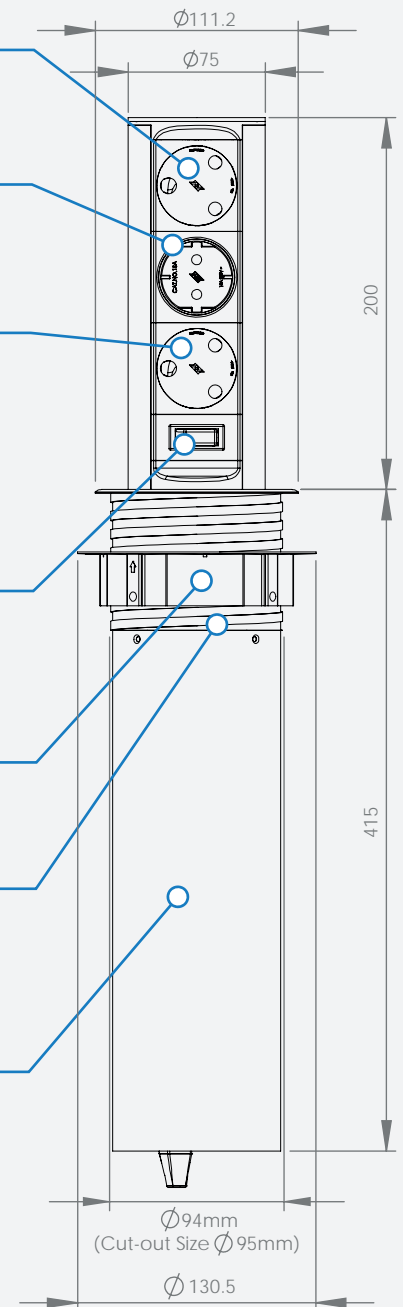

ULTRA SLIM

When closed, the unit is mounted nearly flush with the work surface.

POWER OUTLET ORIENTATION

Power outlets are pre-fitted at any angle in 45° increments.

POWER OUTLETS

Choose between 24 international power outlets. Visit www.powerlogic.net for options.

LOCKING COLLAR RING

A big and robust locking collar for quick and easy installation.

LARGE BOLT THREAD

The desk collar has been engineered for strength with an easy to screw thread which aids in quick and easy installation.

AUTOMATIC EXTENSION

When the LED-lit centre ring of the unit is pressed down it raises itself from the work surface with a gas strut, providing access to power outlets.

All measurements are in millimeters unless otherwise indicated