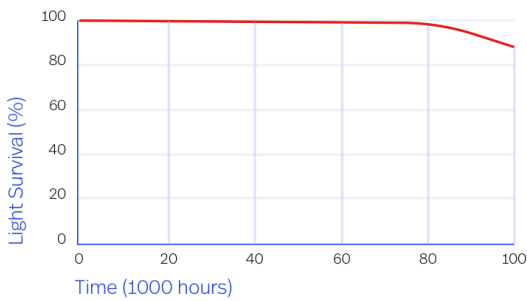

Light Survival Rate