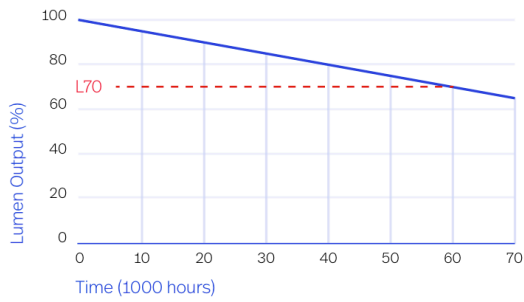

Rate of Reduction in Light Output