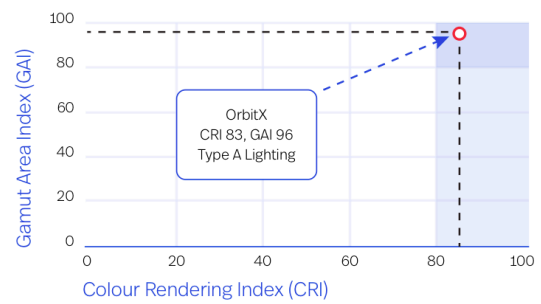

PUCK SEAMLESS

INTEGRATED LINEAR LED LIGHT

OrbitX Direct Drive Technology Onboard

thin end cap line (<3mm) on light surface
seamless look when mounted end-to-end

Dimensions

Configurations

1200 mm	2400 mm	3600 mm
48 W 6000 lm	96 W 12000 lm	144 W 18000 lm

Guarantee

Operational Guarantee (365d x 24h)	6 years
Light Output Guarantee (365d x 24h)	3 years

Lifetime

Nominal Lifetime (L70) IES LM-80, TM-21	60 000 hours
--	--------------

Photometric Data

Luminous Efficacy	135 lm/W
Correlated Colour Temperature (CCT)	5000K (options available)
Colour Rendering Index (CRI)	83
Gamut Area Index (GAI)	96
Light Quality	Type A compliant (Lighting Research Centre, New York)
Beam Angle	160°
Stroboscopic Effect (100Hz)	80% flicker free (complies to OHS and MHS Act regulations)

Rate of Reduction in Light Output

Light source SPD

Light Survival Rate

Type A Lighting*

*Type A Lighting as defined by the Lighting Research Centre, New York

Model Code	Length of Light mm	Power Rating	Units per Box	Box Dimensions (l x w x h) mm	Weight (Kg)	IES Files
OXP1200485	1200	48W	12	1280 x 185 x 185	5.36	Click to download
OXP2400965	2400	96W	12	2480 x 185 x 185	10.72	Click to download
OXP36001445	3600	144W	12	3680 x 185 x 185	16.08	Click to download