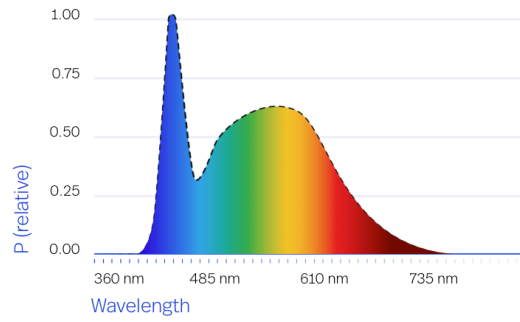

Light source SPD