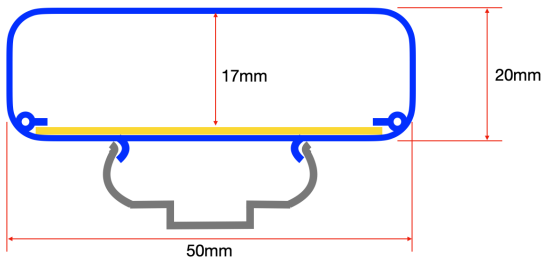

PUCK SEAMLESS

INTEGRATED LINEAR LED LIGHT

OrbitX Direct Drive Technology Onboard

thin end cap line (<3mm) on light surface
seamless look when mounted end-to-end

Dimensions

Configurations

1200 mm	2400 mm	3600 mm
48 W 6000 lm	96 W 12000 lm	144 W 18000 lm

Rate of Reduction in Light Output

Light source SPD

Light Survival Rate

Type A Lighting*

*Type A Lighting as defined by the Lighting Research Centre, New York

Model Code	Length of Light mm	Power Rating	Units per Box	Box Dimensions (l x w x h) mm	Weight (Kg)	IES Files
OXP1200485	1200	48W	12	1280 x 185 x 185	5.36	Click to download
OXP2400965	2400	96W	12	2480 x 185 x 185	10.72	Click to download
OXP36001445	3600	144W	12	3680 x 185 x 185	16.08	Click to download