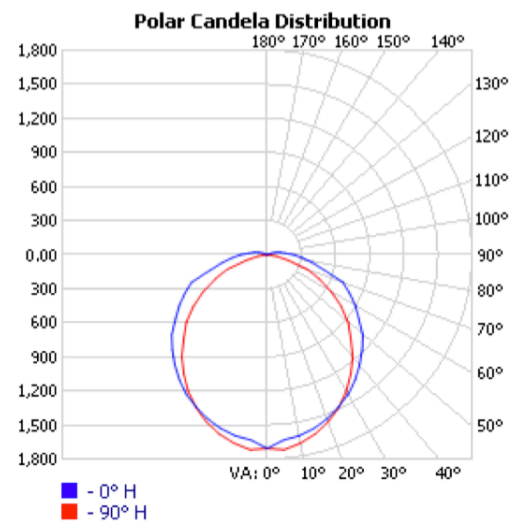

PUCK SEAMLESS

INTEGRATED LINEAR LED LIGHT

OrbitX Direct Drive Technology Onboard

thin end cap line (<3mm) on light surface
seamless look when mounted end-to-end

Dimensions

Configurations

1200 mm	2400 mm	3600 mm
48 W 6000 lm	96 W 12000 lm	144 W 18000 lm

Guarantee

Operational Guarantee (365d x 24h)	6 years
Light Output Guarantee (365d x 24h)	3 years

Lifetime

Nominal Lifetime (L70) IES LM-80, TM-21	60 000 hours
--	--------------

Photometric Data

Luminous Efficacy	135 lm/W
Correlated Colour Temperature (CCT)	5000K (options available)
Colour Rendering Index (CRI)	83
Gamut Area Index (GAI)	96
Light Quality	Type A compliant (Lighting Research Centre, New York)
Beam Angle	160°
Stroboscopic Effect (100Hz)	80% flicker free (complies to OHS and MHS Act regulations)

Rate of Reduction in Light Output

Light source SPD

Light Survival Rate

Type A Lighting*

*Type A Lighting as defined by the Lighting Research Centre, New York

Model Code	Length of Light mm	Power Rating	Units per Box	Box Dimensions (l x w x h) mm	Weight (Kg)	IES Files
OXP1200485	1200	48W	12	1280 x 185 x 185	5.36	Click to download
OXP2400965	2400	96W	12	2480 x 185 x 185	10.72	Click to download
OXP36001445	3600	144W	12	3680 x 185 x 185	16.08	Click to download