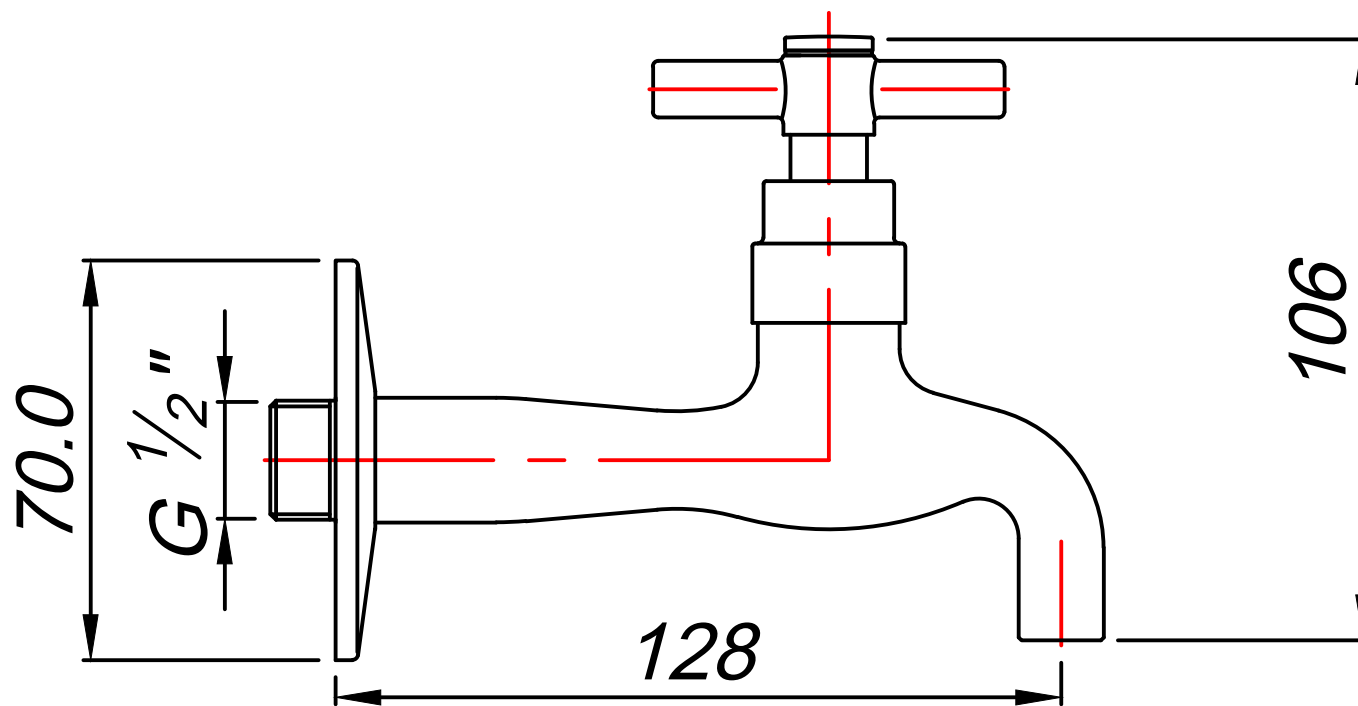

NT00065 Extended Bib Tap

*Only Use SABS Class
2or3 copper tube or
Flexible Hose*