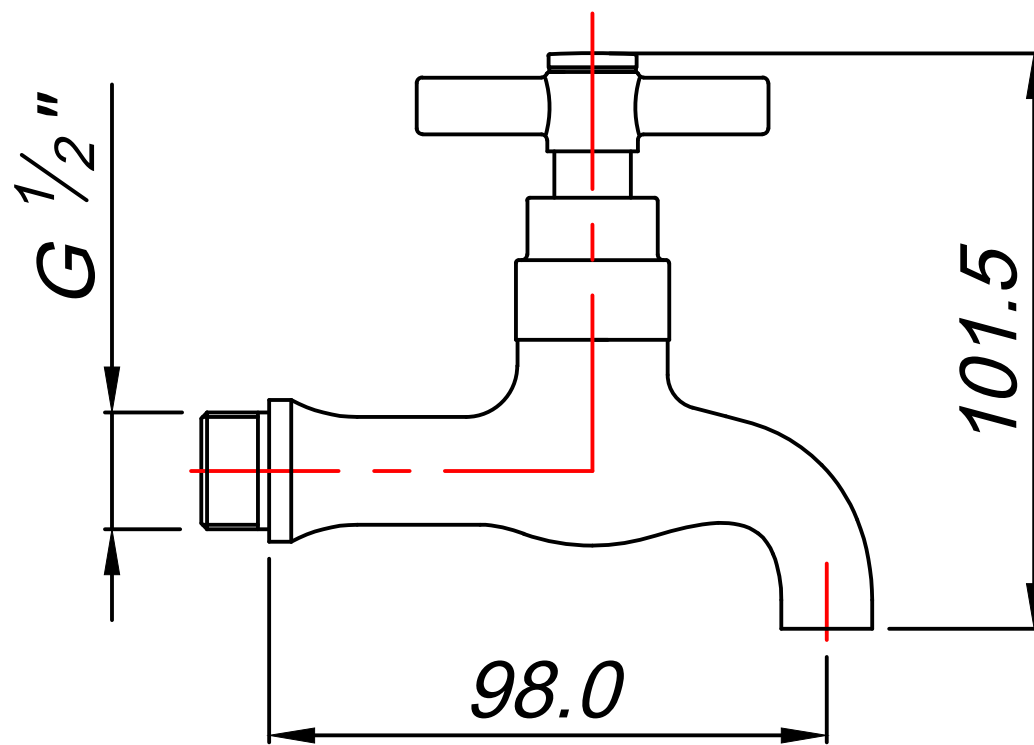

NT00060 Bib Tap

*Only Use SABS Class
2or3 copper tube or
Flexible Hose*