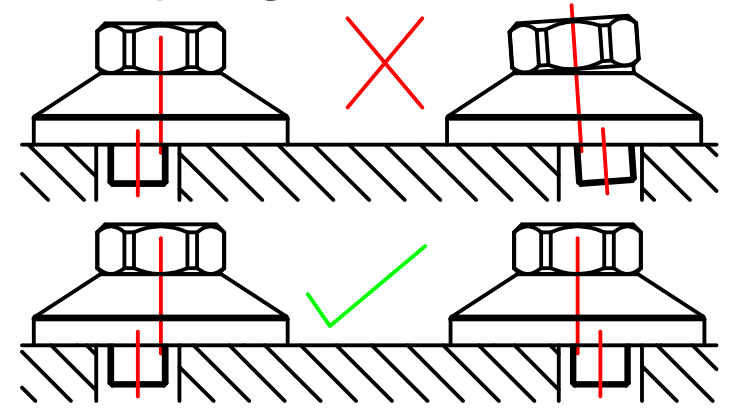

NT00030 Bath Mixer W/T

S-connections to be installed parallel and level to each other

ADJUSTABLE:

130-170