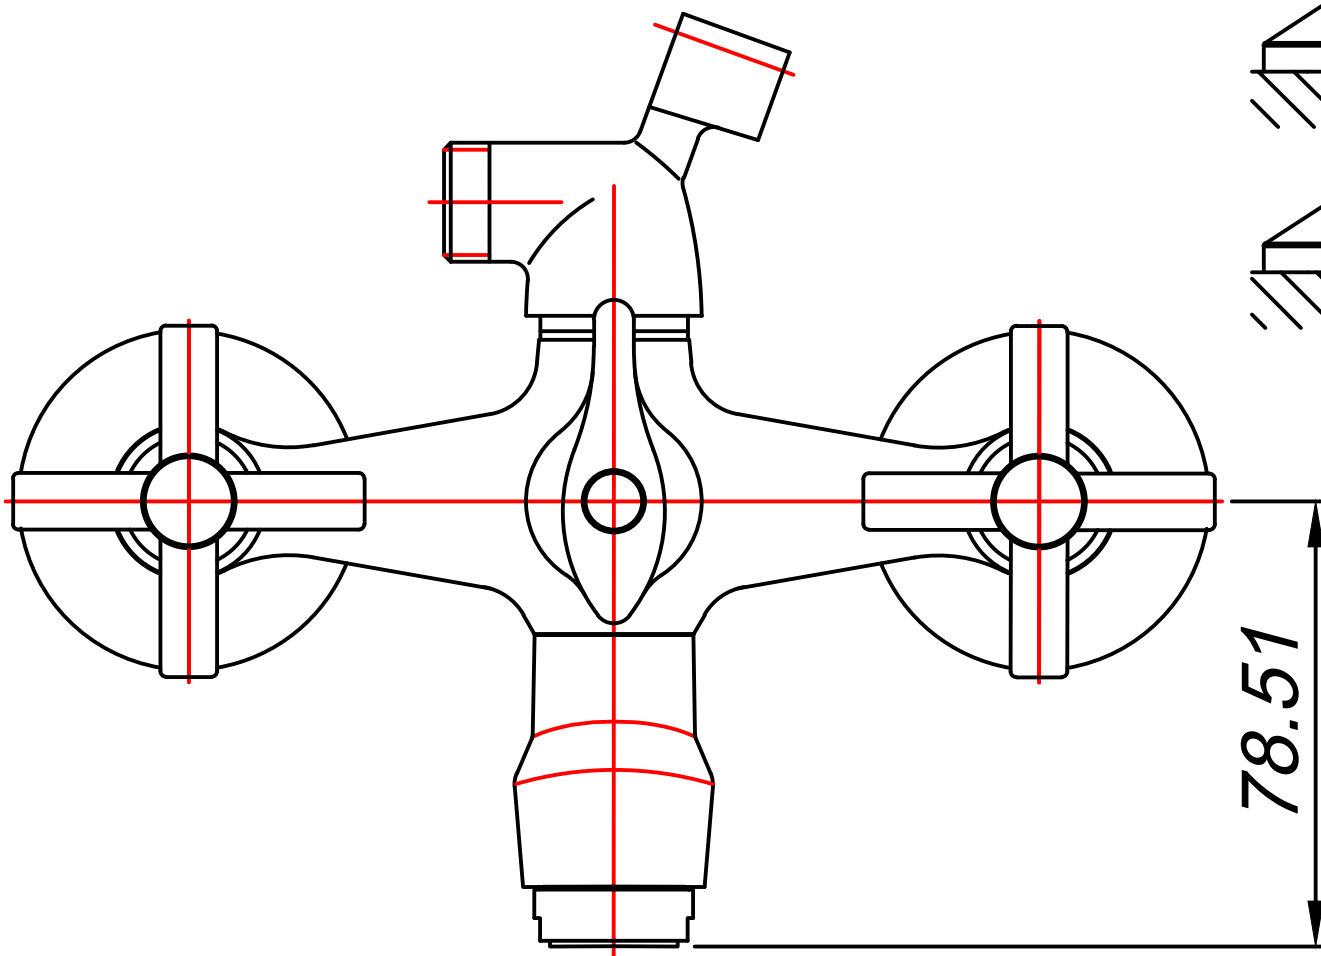

NT00030 Bath Mixer W/T

S-connections to be installed parallel and level to each other

ADJUSTABLE:

130-170