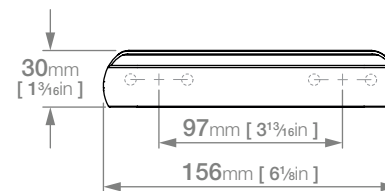

Document version **010**

Product version **032**