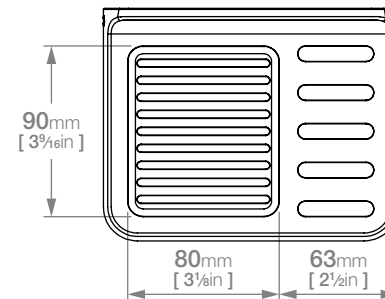

Document version **010**

Product version **032**