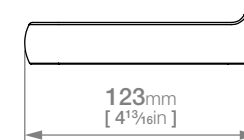

Document version **010**

Product version **032**