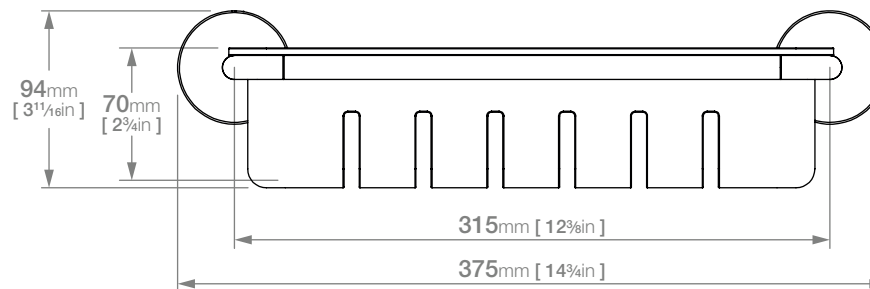

## ETERNAL LR2720 SHOWER RACK

**Code:** BALR2720CHRM  
**Finish:** Polished Chrome

Wall Fixings Supplied:  
**Masonry**

Original UX Fischer®  
Wall Plug supplied.

Dimensions given are in mm and inches. LIQUIDRed® reserves the right to alter and /or remove designs from time to time without prior notice. This drawing is to be used for reference purposes only. E &O.E.