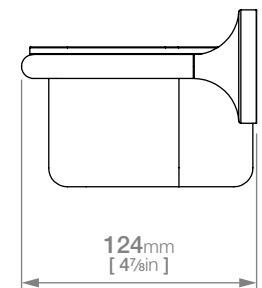

## ETERNAL LR2720 SHOWER RACK

**Code:** BALR2720CHRM  
**Finish:** Polished Chrome

Wall Fixings Supplied:  
**Masonry**

Original UX Fischer®  
Wall Plug supplied.

Dimensions given are in mm and inches. LIQUIDRed® reserves the right to alter and /or remove designs from time to time without prior notice. This drawing is to be used for reference purposes only. E &O.E.