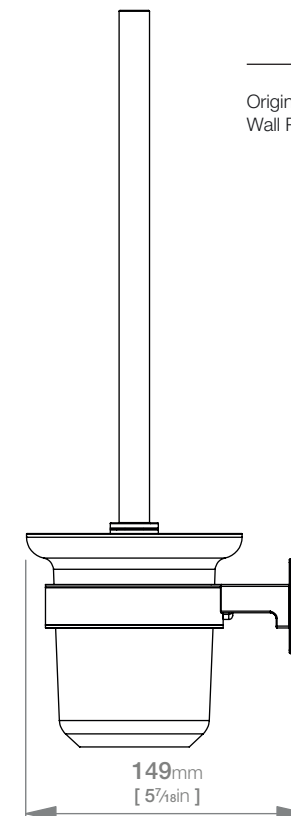

## ELEMENTAL LR2438 TOILET BRUSH + HOLDER

**Code:** BALR2338CHRM  
**Finish:** Polished Chrome

Wall Fixings Supplied:  
**Masonry**

Original UX Fischer®  
Wall Plug supplied.

x2 x2

Dimensions given are in mm. LIQUIDRed® reserves the right to alter and /or remove designs from time to time without prior notice. This drawing is to be used for reference purposes only. E &O.E.