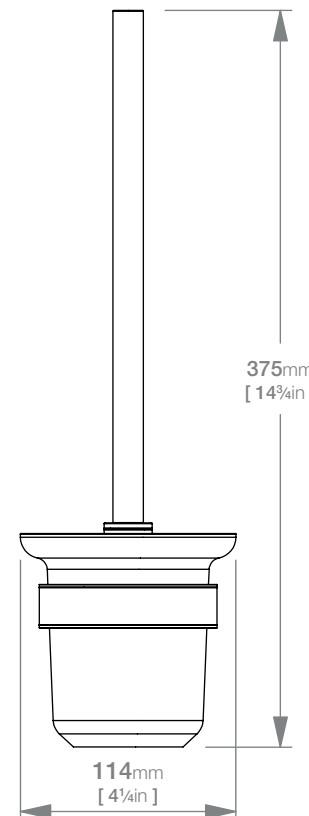

## ELEMENTAL LR2438 TOILET BRUSH + HOLDER

**Code:** BALR2338CHRM  
**Finish:** Polished Chrome

Wall Fixings Supplied:  
**Masonry**

Original UX Fischer®  
Wall Plug supplied.

x2 x2

Dimensions given are in mm. LIQUIDRed® reserves the right to alter and /or remove designs from time to time without prior notice. This drawing is to be used for reference purposes only. E &O.E.