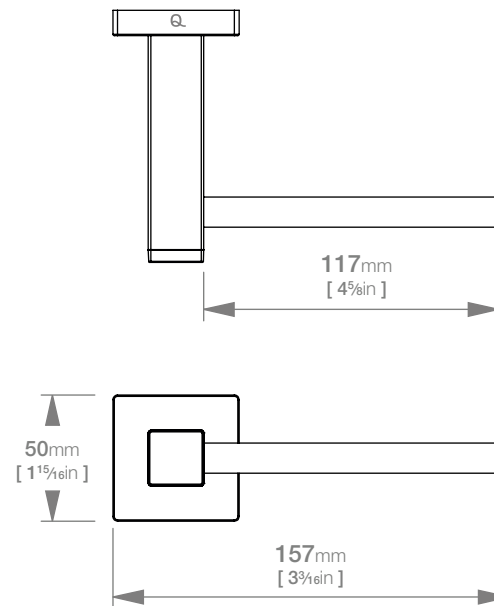

ELEMENTAL LR2401 PAPER HOLDER TYPE 1

Code: BALR2401CHRM
Finish: Polished Chrome

Wall Fixings Supplied:
Masonry

Original UX Fischer®
Wall Plug supplied.

x2 x2

Dimensions given are in mm. LIQUIDRed® reserves the right to alter and /or remove designs from time to time without prior notice. This drawing is to be used for reference purposes only. E &O.E.