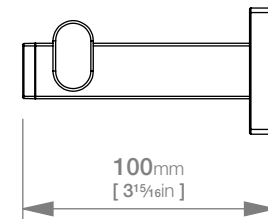

ELEMENTAL LR2401 PAPER HOLDER TYPE 1

Code: BALR2401CHRM
Finish: Polished Chrome

Wall Fixings Supplied:
Masonry

Original UX Fischer®
Wall Plug supplied.

x2 x2

Dimensions given are in mm. LIQUIDRed® reserves the right to alter and /or remove designs from time to time without prior notice. This drawing is to be used for reference purposes only. E &O.E.