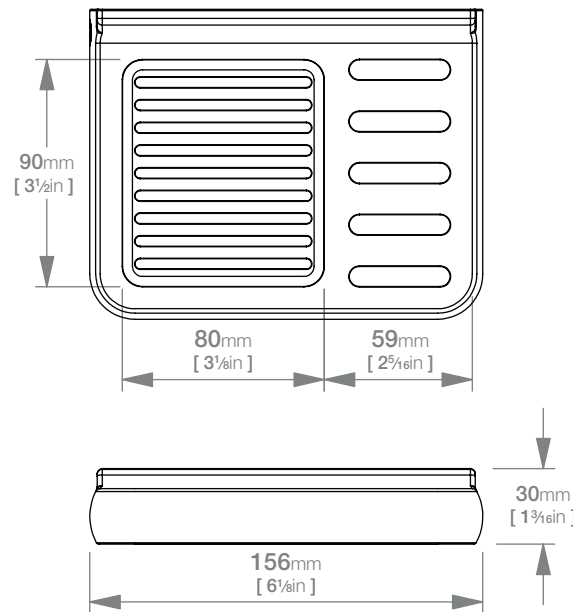

LAVISH LR2330 SOAP SHELF

Code: BALR2330CHRM
Finish: Polished Chrome

Wall Fixings Supplied:

Masonry

Original UX Fischer®
Wall Plug supplied.

x4 x4

Dimensions given are in mm and inches. LIQUIDRed® reserves the right to alter and /or remove designs from time to time without prior notice. This drawing is to be used for reference purposes only. E &O.E.