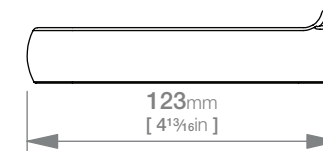

LAVISH LR2330 SOAP SHELF

Code: BALR2330CHRM
Finish: Polished Chrome

Wall Fixings Supplied:

Masonry

Original UX Fischer®
Wall Plug supplied.

x4 x4

Dimensions given are in mm and inches. LIQUIDRed® reserves the right to alter and /or remove designs from time to time without prior notice. This drawing is to be used for reference purposes only. E &O.E.