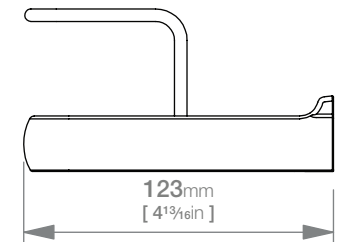

LAVISH LR2322 SHOWER AND SOAP SHELF

Code: BALR2322CHRM
Finish: Polished Chrome

Wall Fixings Supplied:

Masonry

Original UX Fischer®
Wall Plug supplied.

x4 x4

Dimensions given are in mm and inches. LIQUIDRed® reserves the right to alter and /or remove designs from time to time without prior notice. This drawing is to be used for reference purposes only. E &O.E.