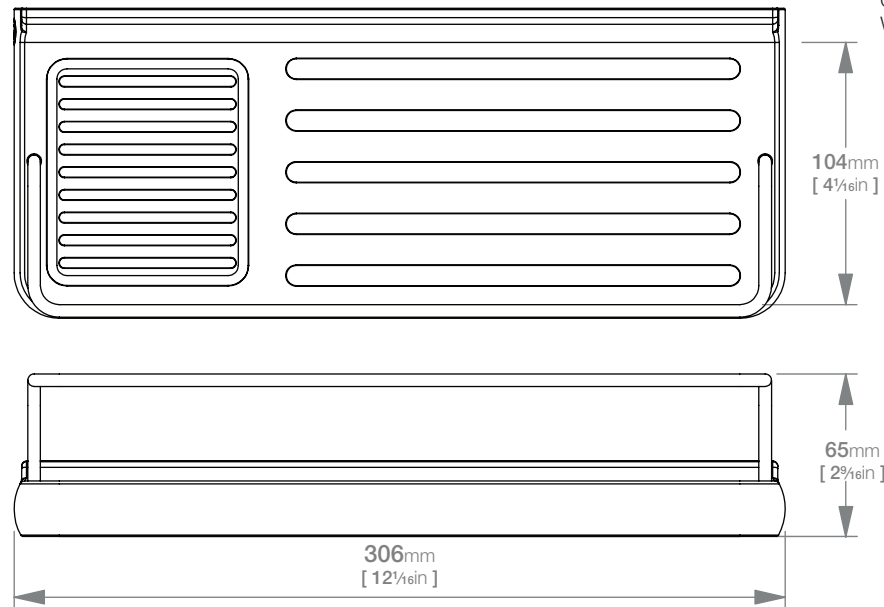

LAVISH LR2322 SHOWER AND SOAP SHELF

Code: BALR2322CHRM
Finish: Polished Chrome

Wall Fixings Supplied:

Masonry

Original UX Fischer®
Wall Plug supplied.

x4 x4

Dimensions given are in mm and inches. LIQUIDRed® reserves the right to alter and /or remove designs from time to time without prior notice. This drawing is to be used for reference purposes only. E &O.E.