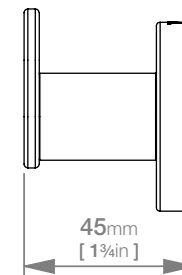

## LAVISH LR2310 ROBE HOOK SINGLE

Code: BALR2310CHRM  
Finish: Polished Chrome

Wall Fixings Supplied:  
**Masonry**

Original UX Fischer®  
Wall Plug supplied.

Dimensions given are in mm and inches. LIQUIDRed® reserves the right to alter and /or remove designs from time to time without prior notice. This drawing is to be used for reference purposes only. E &O.E.