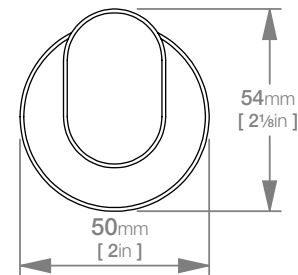

## LAVISH LR2310 ROBE HOOK SINGLE

Code: BALR2310CHRM  
Finish: Polished Chrome

Wall Fixings Supplied:  
**Masonry**

Original UX Fischer®  
Wall Plug supplied.

Dimensions given are in mm and inches. LIQUIDRed® reserves the right to alter and /or remove designs from time to time without prior notice. This drawing is to be used for reference purposes only. E &O.E.