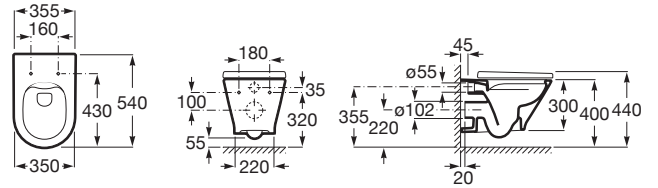

THE GAP

ROUND - Vitreous china Rimless wall-hung WC with horizontal outlet

DIMENSIONS

Length 355 mm.

Width 540 mm.

Height 440 mm.

COLOURS AND FINISHES

TECHNICAL DRAWINGS

FEATURES

Fixing kit: Included

Flushing system: Washdown

Installation type: Wall-hung

Outlet type: Horizontal

Publication Status

Rim type:

Roca Rimless®

Roca Rimless®

Shape: Round

Weight (Kg): 25

COMPATIBLE WITH

ROUND - Toilet seat and cover

801D10..1

DUPLO WC with AG valve (110mm cistern) concealed cistern and frame for wall-hung WCs

890090020